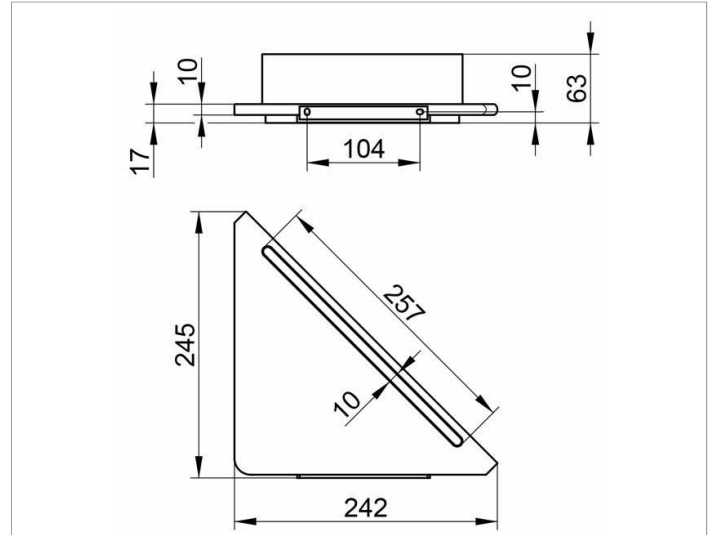

Edition 400

11557170100 Shower shelf for corner installation

PRODUCT

DRAWING

PRODUCT ATTRIBUTES

with integrated glass wiper

SURFACE

aluminium silver anodized (E6 EV1)/white (RAL 9010)