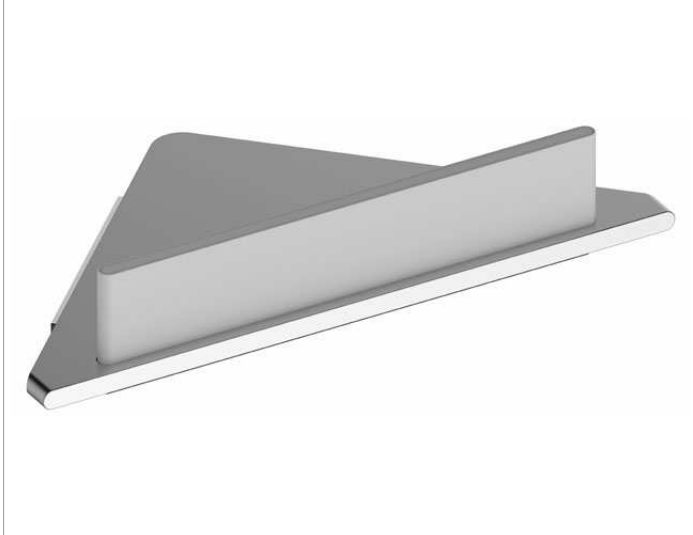

Edition 400

11557170100 Shower shelf for corner installation

PRODUCT

DRAWING

PRODUCT ATTRIBUTES

with integrated glass wiper

SURFACE

aluminium silver anodized (E6 EV1)/white (RAL 9010)