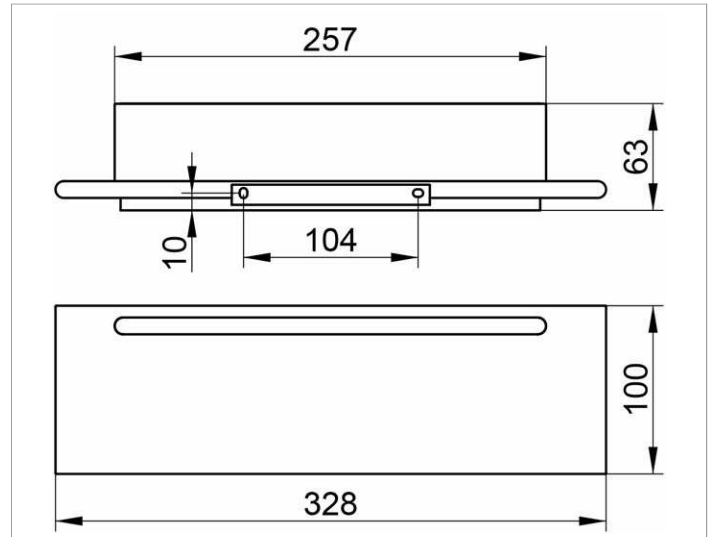

Edition 400

11559170000 Shower shelf

PRODUCT

DRAWING

PRODUCT ATTRIBUTES

with integrated glass wiper

SURFACE

aluminium silver anodized (E6 EV1)/white (RAL 9010)

SPECIFICATIONS

KEUCO Edition 400 shower shelf with integrated glass wiper, 11559170000 shower shelf made from solid aluminium , aluminium silver-anodized (E6 EV1)/white, with integrated glass wiper, wall-mounted, with slightly rounded edges, Width 328 mm, thickness 17 mm, depth 100 mm, total height 63 mm, the shower shelf is fitted concealed, delivery includes anti-corrosion fixings