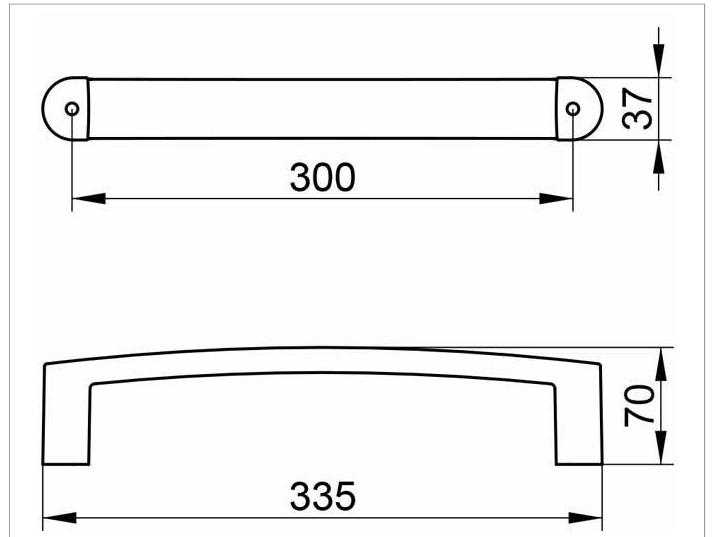

Elegance NEW
11607010000 Grab bar

PRODUCT

DRAWING

SURFACE

chrome-plated

DIMENSION

300 mm

SPECIFICATIONS

KEUCO ELEGANCE grab rail 11607010000

Chrome-plated Towel rail

Elegant, oval profile,

slightly shaped surfaces in a timeless design,

solid wall mounting in zinc cast,

Load bearing up to 115 kg,

easy to clean

Axle measurement 300 mm,

Total width of 335 mm

Projection 75 mm

incl. corrosion-free mounting material

TÜV certificated