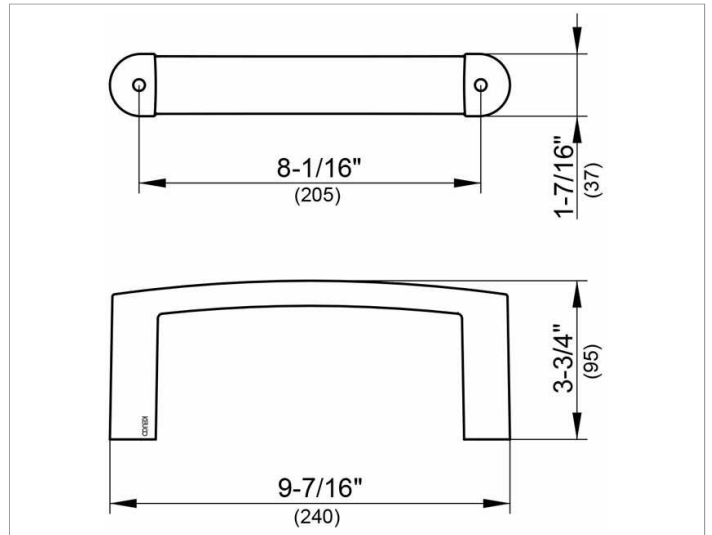

Elegance NEW
11621010000 Towel ring

PRODUCT

DRAWING

SURFACE

chrome-plated

DIMENSION

3,74"

SPECIFICATIONS

KEUCO ELEGANCE Towel ring 11621010000
 Chrome-plated Towel ring with an elegant shape,
 slightly oval profile,
 slightly shaped surface with a timeless design,
 Projection: 95 mm,
 Length 240 mm
 The Towel hook will be discretely mounted
 incl. corrosion-free mounting material