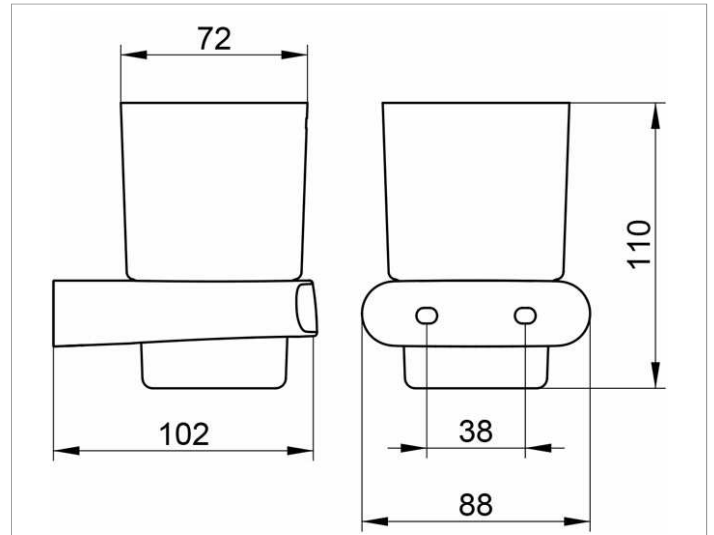

Elegance NEW
11650019000 Tumbler holder

PRODUCT

DRAWING

PRODUCT ATTRIBUTES

complete with crystal glass tumbler

SURFACE

chrome-plated

SPECIFICATIONS

KEUCO ELEGANCE tumbler holder 11650019000
for Wall mounting,
complete chrome-plated tumbler holder with an elegant shape,
slightly shaped surfaces with a timeless design,
easy to clean,
Height 110 mm,
Width 72 mm,
The tumbler holder will be discretely mounted