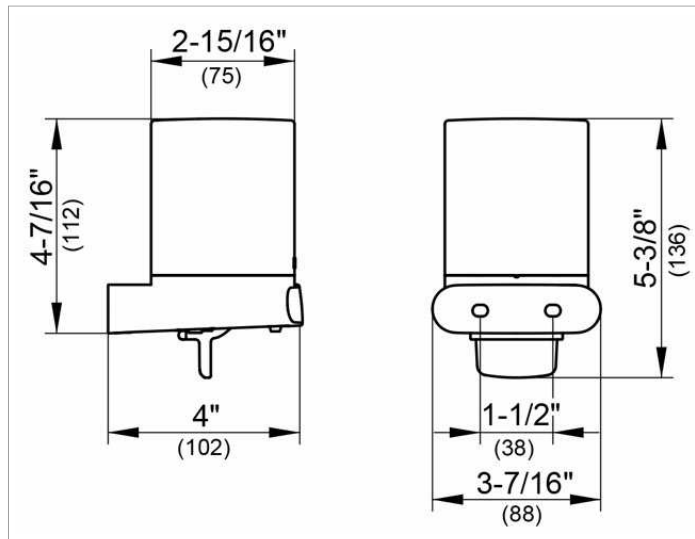

Elegance NEW

11652019000 Lotion dispenser

PRODUCT

DRAWING

PRODUCT ATTRIBUTES

crystal glass matte, complete with holder and pump for liquid soap
 Capacity: approx. 6.09 oz
 Dosage: approx. 0.02 oz/stroke

SURFACE

chrome-plated

SPECIFICATIONS

KEUCO ELEGANCE Lotion dispenser 11652019000
 Crystal glass matt,
 Complete with holder and pump for liquid soap with an elegant shape, slightly shaped surfaces with a timeless design, easy to clean, for liquid soap
 Capacity: approx. 180 ml,
 Dosage: 0.5 ml/stroke
 Height 135 mm,
 Projection 102 mm,
 The lotion dispenser will be discretely mounted incl. corrosion-free mounting material