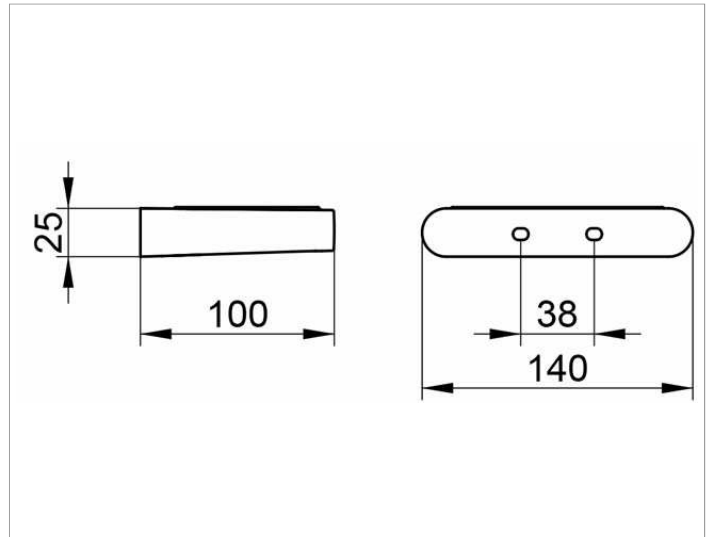

Elegance NEW
11655019000 Soap holder

PRODUCT

DRAWING

PRODUCT ATTRIBUTES

with detachable crystal soap dish matt

SURFACE

chrome-plated

SPECIFICATIONS

KEUCO ELEGANCE Soap holder
11655019000
for Wall mounting,
with detachable crystal soap dish matt,
with an elegant shape,
slightly shaped surfaces with a timeless design,
easy to clean
Height 26 mm,
Width 140 mm,
Projection 100 mm
The Soap dish will be discretely mounted
incl. corrosion-free mounting material