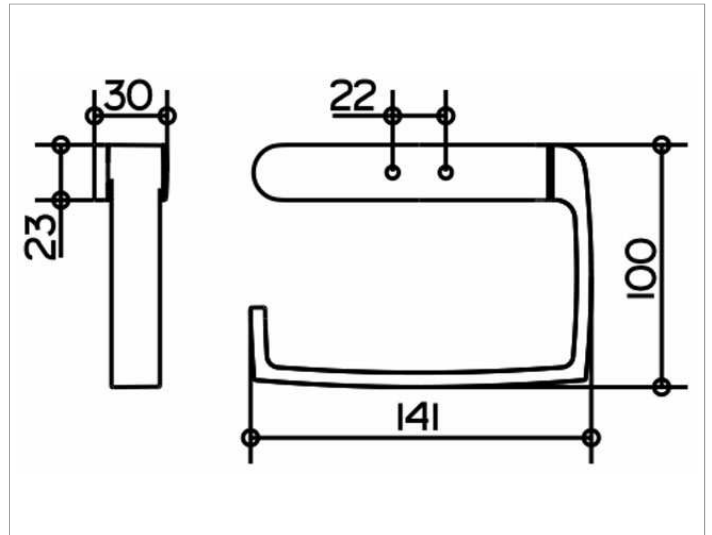

Elegance NEW

11662010000 Toilet paper holder

PRODUCT

DRAWING

PRODUCT ATTRIBUTES

open form
for 100/120 mm wide paper rolls

SURFACE

chrome-plated

SPECIFICATIONS

KEUCO ELEGANCE Toilet paper grip 11662010000, open form
Chrome-plated Toilet paper holder with an elegant shape,
slightly shaped surfaces with a timeless design,
easy to clean,
for Wall mounting
for 100/120 mm wide paper rolls
Width 141 mm,
height 100 mm
Projection 30 mm
The Toilet paper holder will be discretely mounted
incl. corrosion-free mounting material