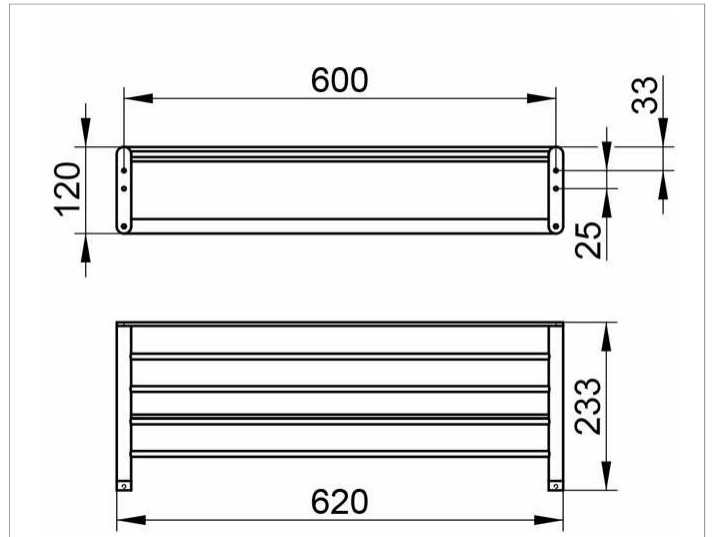

Elegance NEW
11675010000 Towel rack

PRODUCT

DRAWING

SURFACE

chrome-plated

DIMENSION

620 mm

SPECIFICATIONS

KEUCO ELEGANCE towel rack 11675010000
 Chrome-plated towel rack with an elegant shape,
 timeless Design
 a combination of flat and round profiles,
 easy to clean
 Height 120 mm,
 Total Width 620 mm,
 Projection 233 mm
 The towel rack is discretely mounted
 incl. corrosion-free mounting material