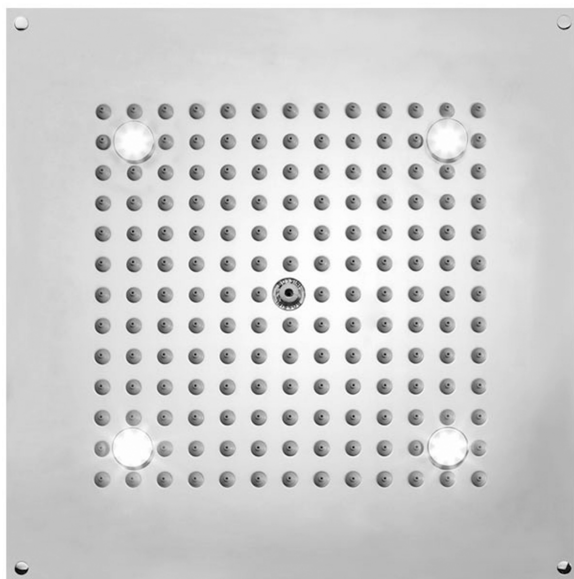

## 12" x 12" Chromatherapy QUADRATO Dream Light

**Model #: 1212-DLCT-**

### FEATURES:

- Square dream light chromatherapy water feature rain canopy
- Wall mounted control panel allows for fixed or color changing lights
- 1/2" male IPS connection with flexible hose
- Surface or flush mount to ceiling
- Easy clean replaceable rubber jets
- Low voltage color changing LED lights
- Input voltage 110V AC (transformer included)
- CE approved
- Control panel fits standard electrical box
- Requires minimum flow rate of 5.5 GPM
- Standard finish is chrome. For other finish options, contact JACLO for pricing & availability