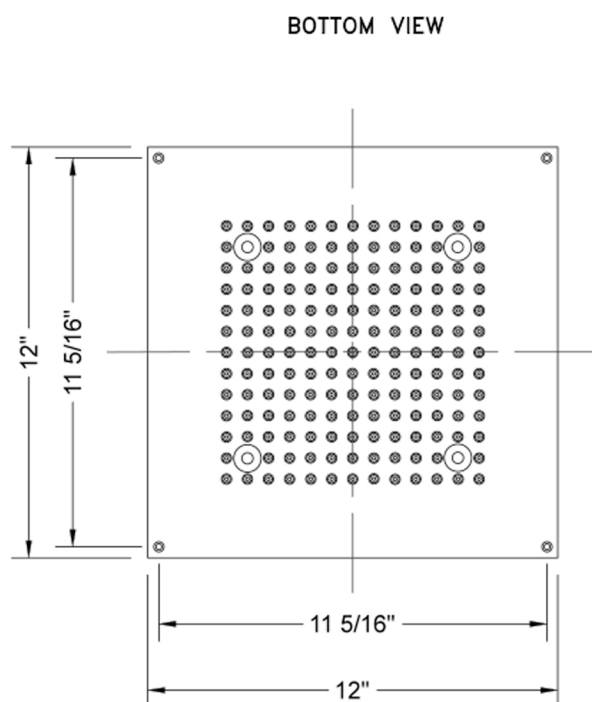

SPECIFICATION DRAWING: