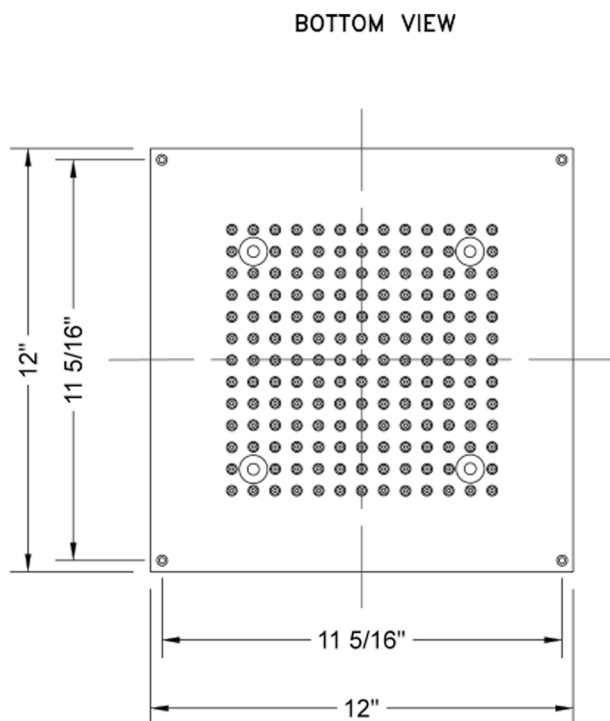

SPECIFICATION DRAWING: