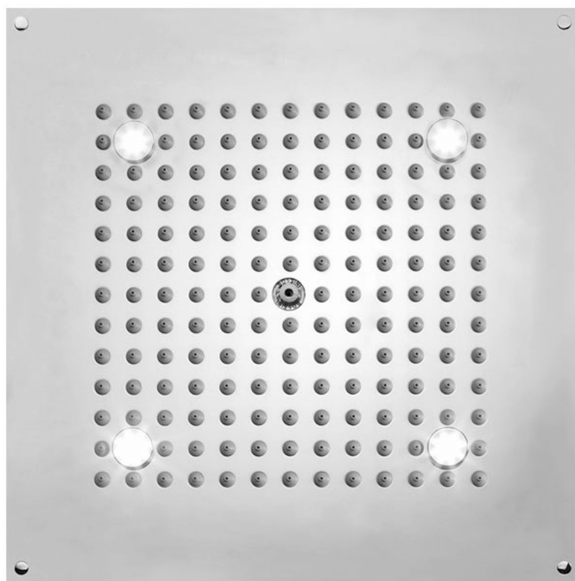

12" x 12" QUADRATO Dream Light

Model #: 1212-DLRC-

FEATURES:

- Square dream light water feature rain canopy
- Single color-fixed lighting
- LED light colors available:
 - White (013), Blue (015), Amber (016), Red (017), Green (018)
- 1/2" male IPS connection with flexible hose
- Surface or flush mount to ceiling
- Easy clean replaceable rubber jets
- Wall mounted control panel activates lights on/off
- Input voltage 110V AC (transformer included)
- CE approved
- Requires minimum flow rate of 5.5 GPM
- Standard finish is chrome. For other finish options, contact JACLO for pricing & availability

AVAILABLE FINISHES:

Polished Chrome (PCH)

SPECIFICATION DRAWING:

SPRAY PATTERNS: