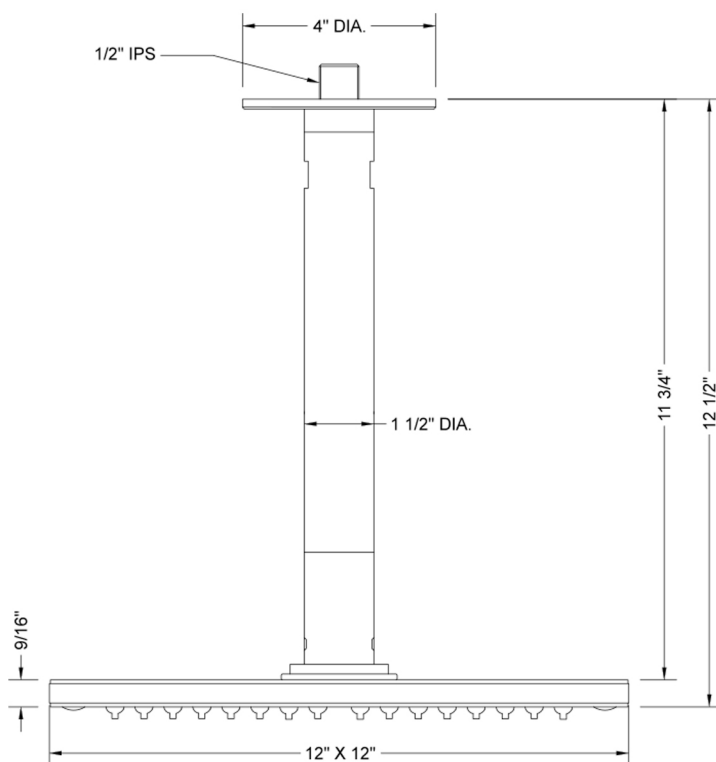

12" x 12" QUADRATO Rain Canopy

Model #: 1212-RC-

FEATURES:

- 12" x 12" square water feature rain canopy
- 1/2" male IPS connection at ceiling
- 252 easy clean replaceable rubber jets
- Includes 12" ceiling mount kit
- Custom length mounting kit available (minimum 5" length). Contact JACLO for pricing & availability
- Standard finish is chrome. For other finish options, contact JACLO for pricing & availability

AVAILABLE FINISHES:

Polished Chrome (PCH)

SPECIFICATION DRAWING:

SPRAY PATTERNS: