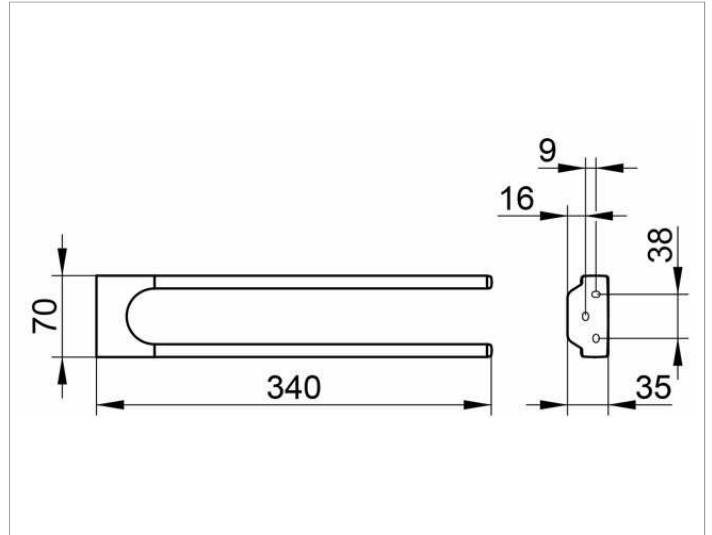

Collection Moll
12719010000 Towel holder

PRODUCT

DRAWING

PRODUCT ATTRIBUTES

fixed

SURFACE

chrome-plated

DIMENSION

340 mm

SPECIFICATIONS

KEUCO COLLECTION MOLL towel holder 12719010000
 Chrome-plated towel holder in an esthetic design with slightly rounded edges
 Two parallel arranged fixed arms
 Anti-static, easy to clean,
 Projection: 340 mm
 The towel holder is fitted with two hidden fixing points
 incl. corrosion-free mounting material