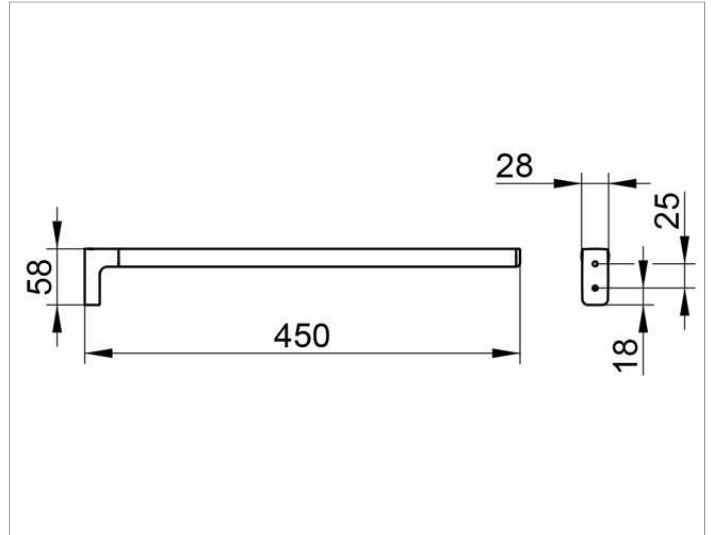

Collection Moll  
12720010000 Towel holder

**PRODUCT**

**DRAWING**

**PRODUCT ATTRIBUTES**

fixed

**SURFACE**

chrome-plated

**DIMENSION**

450 mm

**SPECIFICATIONS**

KEUCO COLLECTION MOLL towel holder 12720010000  
Chrome-plated towel holder in an esthetic design with slightly rounded edges  
One fixed arm  
Anti-static, easy to clean,  
Projection: 450 mm  
The towel holder is fitted with two hidden fixing points  
incl. corrosion-free mounting material