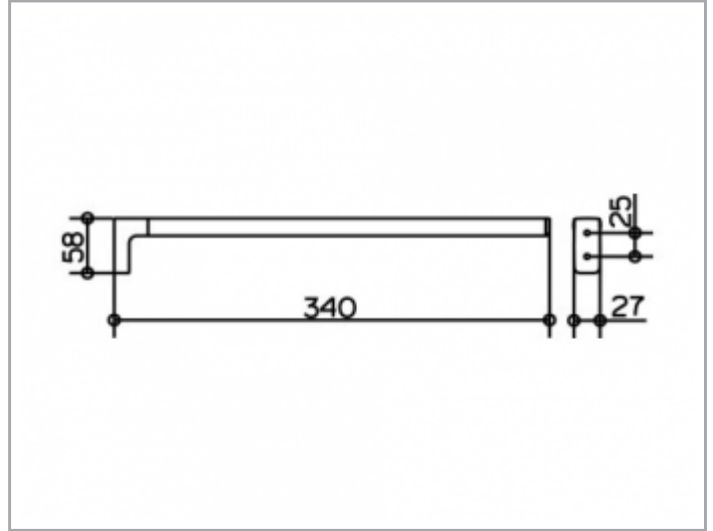

Collection Moll
12722010000 Towel holder

PRODUCT

DRAWING

Product attributes

fixed

SURFACE

chrome-plated

DIMENSION

340 mm

SPECIFICATIONS

KEUCO COLLECTION MOLL towel holder 12722010000

Chrome-plated towel holder in an esthetic design with slightly rounded edges

One fixed arm

Anti-static, easy to clean.

Projection: 340 mm

The towel holder is fitted with two hidden fixing points

Incl. corrosion-free mounting material