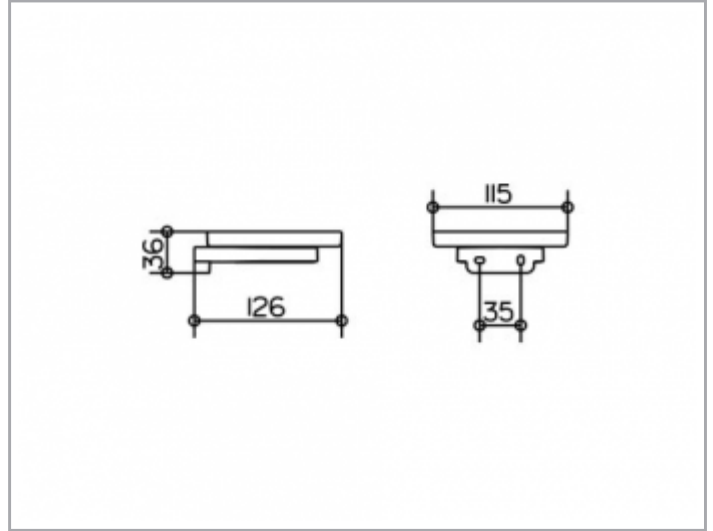

Collection Moll
12755019000 Soap holder

PRODUCT

DRAWING

Product attributes

with detachable crystal soap dish

SURFACE

chrome-plated

SPECIFICATIONS

KEUCO COLLECTION MOLL soap holder 12755019000

Chrome-plated soap holder in an esthetic design. holder with slightly rounded edges

Complete with a removable crystal soap dish. (diameter 115 mm).

Easy to clean.

Width 115 mm. height 36 mm. projection 126 mm

The soap holder is fitted with 2 hidden fixing points Incl. corrosion-free mounting material