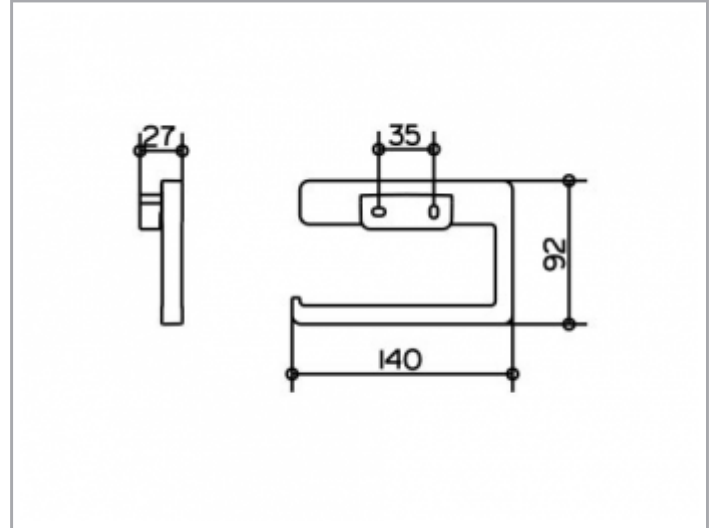

Collection Moll

12762010000 Toilet paper holder

PRODUCT

DRAWING

Product attributes

open form
for 100/120 mm wide paper rolls

SURFACE

chrome-plated

SPECIFICATIONS

KEUCO COLLECTION MOLL Toilet paper holder 12762010000. open form. chrome-plated
toilet paper holder in an esthetic design. open form. holder with slightly rounded edges
Suitable for 100 mm wide toilet rolls
Width 140 mm. height 92 mm. Projection 27 mm
The toilet paper holder is fitted with 2 hidden fixing points Incl. corrosion-free mounting material