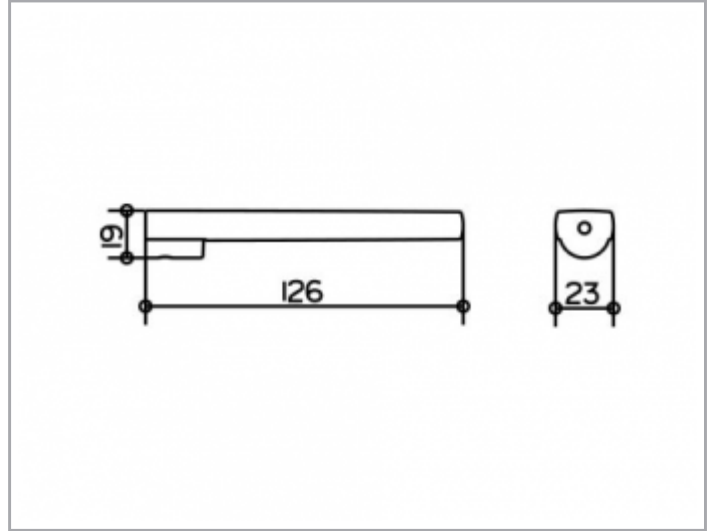

Collection Moll  
12763010000 Spare paper holder

PRODUCT

DRAWING

**SURFACE**  
chrome-plated

**SPECIFICATIONS**

KEUCO COLLECTION MOLL spare paper holder 12763010000  
Chrome-plated spare paper holder in an esthetic design. holder with slightly rounded edges. easy to clean. wall mounted  
Projection: 126 mm  
The spare paper holder is fitted with 1 hidden fixing point Incl. corrosion-free mounting material