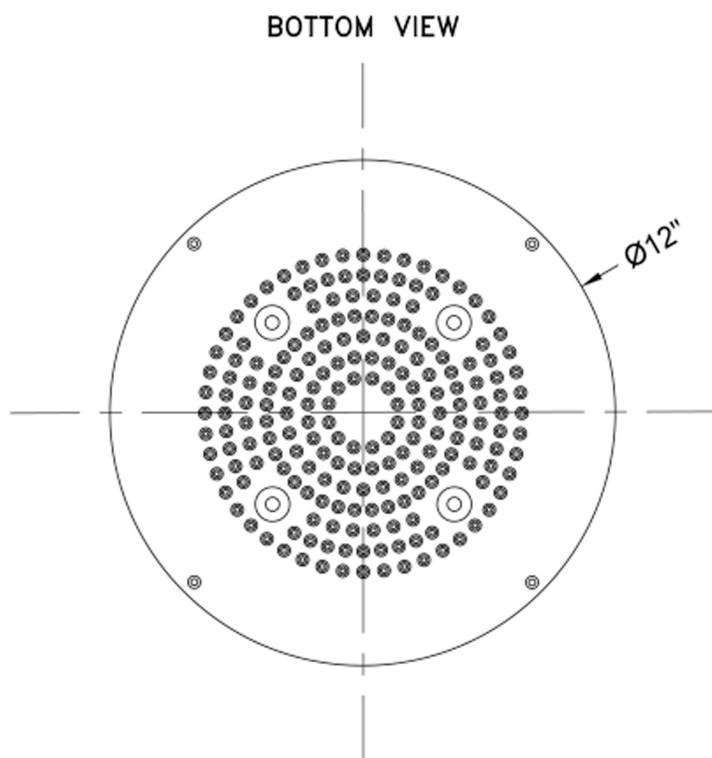

SPECIFICATION DRAWING: