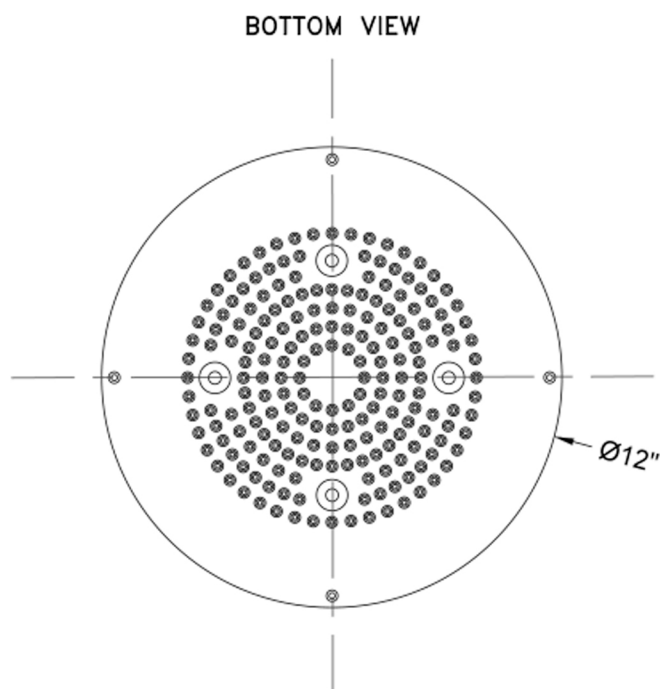

SPECIFICATION DRAWING: