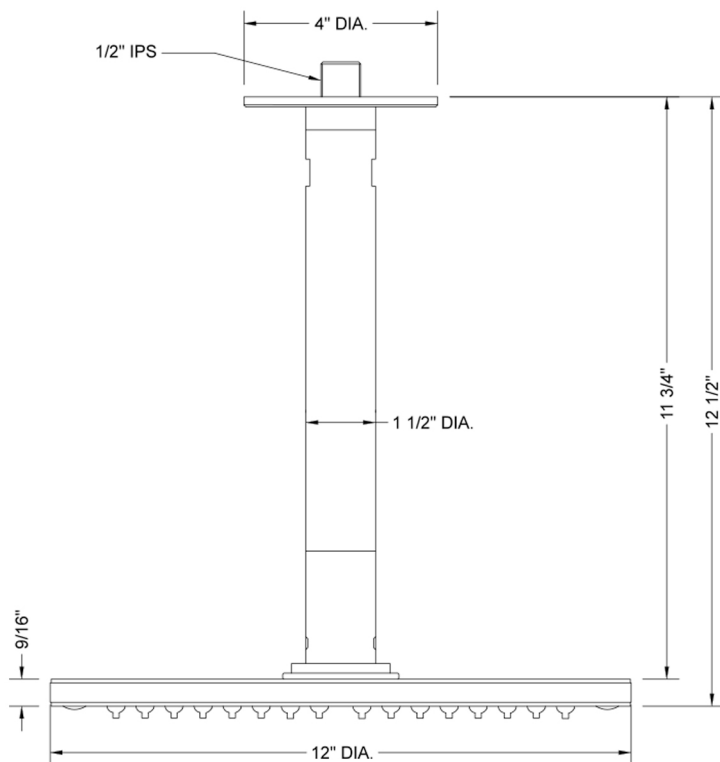

12" Diameter CIRCOLARE Rain Canopy

Model #: 12R-RC-

FEATURES:

- 12" diameter water feature rain canopy
- 1/2" male IPS connection at ceiling
- 228 easy clean replaceable rubber jets
- Includes 12" ceiling mount kit
- Custom length mounting kit available (minimum 5" length). Contact JACLO for pricing & availability
- Standard finish is chrome. For other finish options, contact JACLO for pricing & availability

AVAILABLE FINISHES:

Polished Chrome (PCH)

SPECIFICATION DRAWING:

SPRAY PATTERNS: