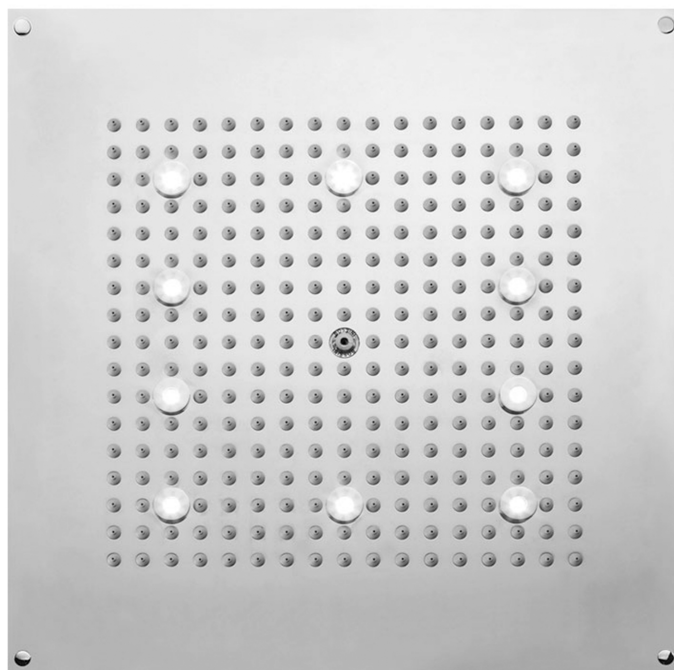

# 16" x 16" Chromotherapy QUADRATO Dream Light

**Model #: 1616-DLCT-**

### FEATURES:

- Square dream light chromotherapy water feature rain canopy
- Wall mounted control panel allows for fixed or color changing lights
- 1/2" male IPS connection with flexible hose
- Surface or flush mount to ceiling
- Easy clean replaceable rubber jets
- Low voltage color changing LED lights
- Input voltage 110V AC (transformer included)
- CE approved
- Control panel fits standard electrical box
- Requires minimum flow rate of 5.5 GPM
- Standard finish is chrome. For other finish options, contact JACLO for pricing & availability

### AVAILABLE FINISHES:

Polished Chrome (PCH)