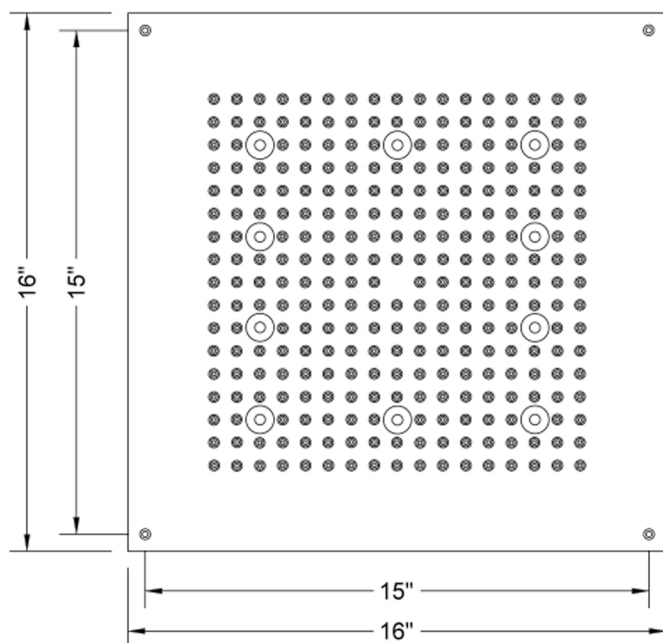

# 16" x 16" Chromotherapy QUADRATO Dream Light

**Model #: 1616-DLCT-**

### FEATURES:

- Square dream light chromotherapy water feature rain canopy
- Wall mounted control panel allows for fixed or color changing lights
- 1/2" male IPS connection with flexible hose
- Surface or flush mount to ceiling
- Easy clean replaceable rubber jets
- Low voltage color changing LED lights
- Input voltage 110V AC (transformer included)
- CE approved
- Control panel fits standard electrical box
- Requires minimum flow rate of 5.5 GPM
- Standard finish is chrome. For other finish options, contact JACLO for pricing & availability

### SPECIFICATION DRAWING:

**BOTTOM VIEW**