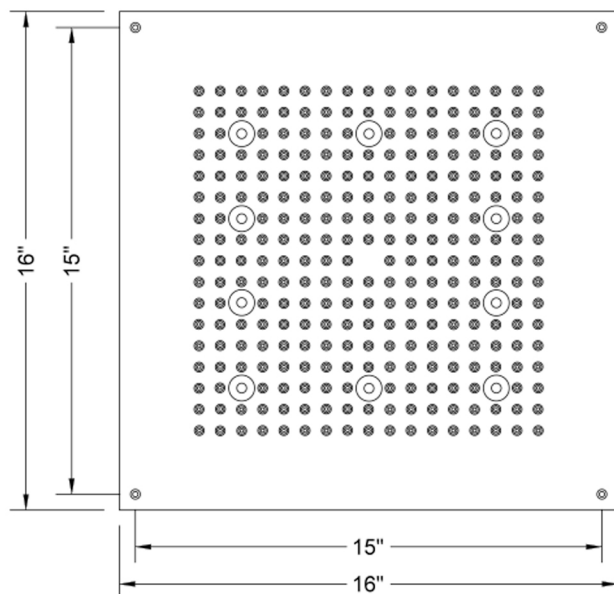

## 16" x 16" QUADRATO Dream Light

Model #: 1616-DLRC-

### FEATURES:

- Square dream light water feature rain canopy
- Single color-fixed lighting
- LED light colors available:
  - White (013), Blue (015), Amber (016), Red (017), Green (018)
- 1/2" male IPS connection with flexible hose
- Surface or flush mount to ceiling
- Easy clean replaceable rubber jets
- Wall mounted control panel activates lights on/off
- Input voltage 110V AC (transformer included)
- CE approved
- Requires minimum flow rate of 5.5 GPM
- Standard finish is chrome. For other finish options, contact JACLO for pricing & availability

### SPECIFICATION DRAWING:

BOTTOM VIEW