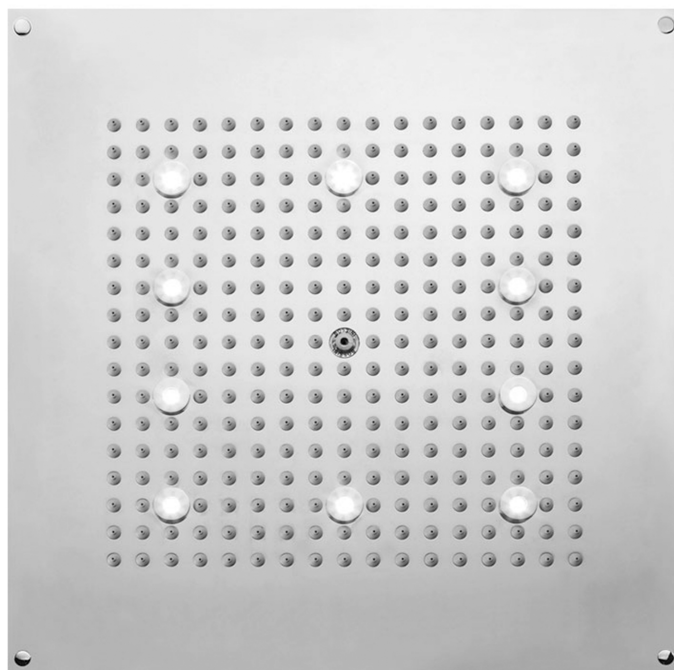

## 16" x 16" QUADRATO Dream Light

Model #: 1616-DLRC-

### FEATURES:

- Square dream light water feature rain canopy
- Single color-fixed lighting
- LED light colors available:
  - White (013), Blue (015), Amber (016), Red (017), Green (018)
- 1/2" male IPS connection with flexible hose
- Surface or flush mount to ceiling
- Easy clean replaceable rubber jets
- Wall mounted control panel activates lights on/off
- Input voltage 110V AC (transformer included)
- CE approved
- Requires minimum flow rate of 5.5 GPM
- Standard finish is chrome. For other finish options, contact JACLO for pricing & availability

### AVAILABLE FINISHES:

Polished Chrome (PCH)