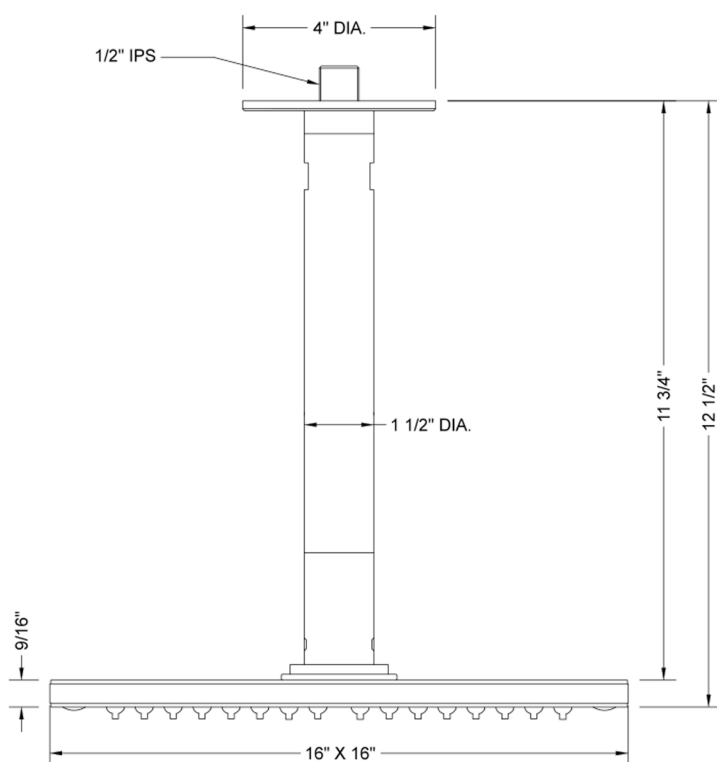

16" x 16" QUADRATO Rain Canopy

Model #: 1616-RC-

FEATURES:

- 16" x 16" square water feature rain canopy
- 1/2" male IPS connection at ceiling
- 360 easy clean replaceable rubber jets
- Includes 12" ceiling mount kit
- Custom length mounting kit available (minimum 5" length). Contact JACLO for pricing & availability
- Standard finish is chrome. For other finish options, contact JACLO for pricing & availability

AVAILABLE FINISHES:

Polished Chrome (PCH)

SPECIFICATION DRAWING:

SPRAY PATTERNS: