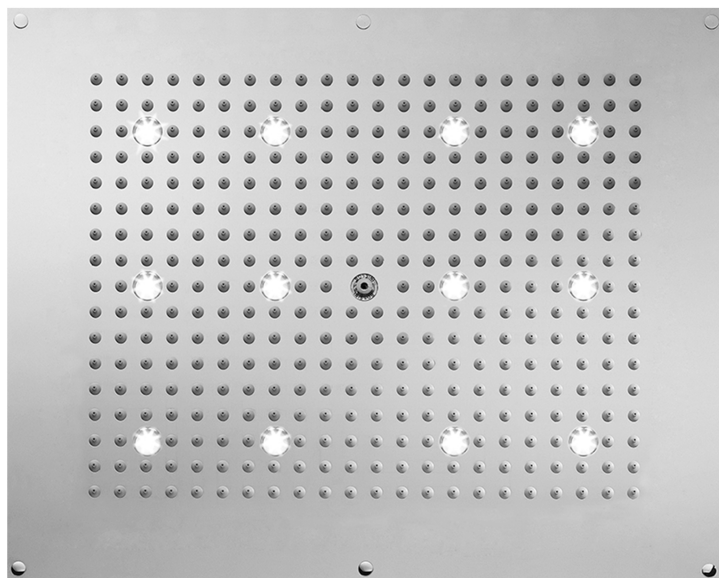

16" x 20" Chromotherapy RETTANGO Dream Light

Model #: 1620-DLCT-

FEATURES:

- 16" x 20" rectangular dream light chromotherapy water feature rain canopy
- 12 low voltage color changing LED lights
- 1/2" male IPS connection with flexible hose
- Surface or flush mount to ceiling
- 360 easy clean replaceable rubber jets
- Wall mounted control panel allows for fixed or color changing lights
- Input voltage 110V AC (transformer included)
- CE approved
- Control panel fits standard electrical box
- Requires minimum flow rate of 5.5 GPM
- Standard finish is chrome. For other finish options, contact JACLO for pricing & availability

AVAILABLE FINISHES:

Polished Chrome (PCH)

SPECIFICATION DRAWING:

SPRAY PATTERNS:

BOTTOM VIEW