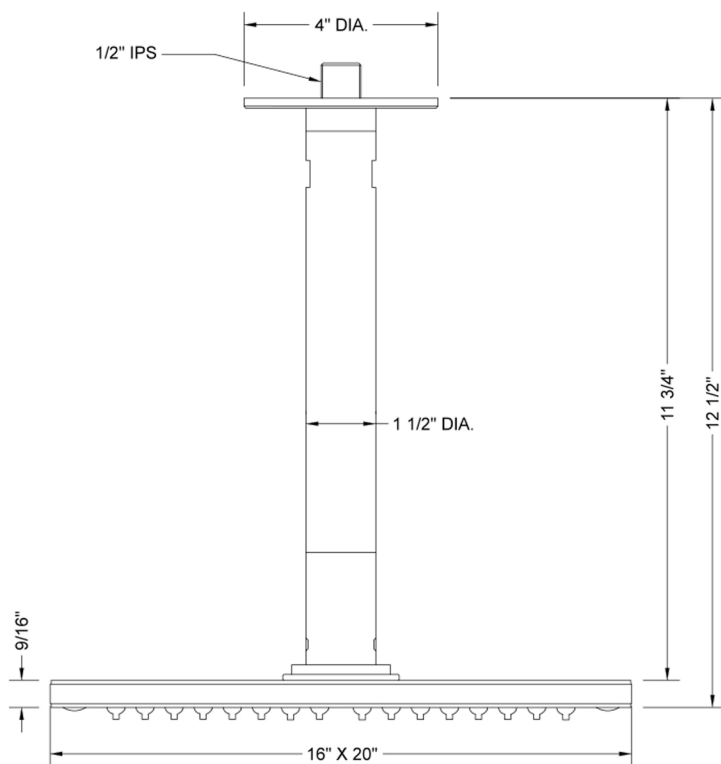

16" x 20" RETTANGO Rain Canopy

Model #: 1620-RC-

FEATURES:

- 16" x 20" rectangular water feature rain canopy
- 1/2" male IPS connection at ceiling
- 372 easy clean replaceable rubber jets
- Includes 12" ceiling mount kit
- Custom length mounting kit available (minimum 5" length). Contact JACLO for pricing & availability
- Standard finish is chrome. For other finish options, contact JACLO for pricing & availability

AVAILABLE FINISHES:

Polished Chrome (PCH)

SPECIFICATION DRAWING:

SPRAY PATTERNS: