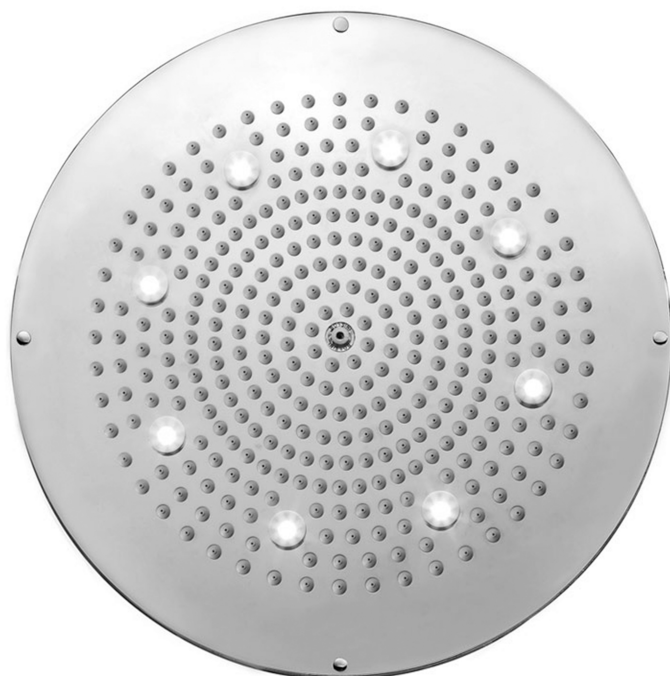

16" Diameter Chromotherapy CIRCOLARE Dream Light

Model #: 16R-DLCT-

FEATURES:

- Round dream light chromotherapy water feature rain canopy
- Wall mounted control panel allows for fixed or color changing lights
- 1/2" male IPS connection with flexible hose
- Surface or flush mount to ceiling
- Easy clean replaceable rubber jets
- Low voltage color changing LED lights
- Input voltage 110V AC (transformer included)
- CE approved
- Control panel fits standard electrical box
- Requires minimum flow rate of 5.5 GPM
- Standard finish is chrome. For other finish options, contact JACLO for pricing & availability

AVAILABLE FINISHES:

Polished Chrome (PCH)

SPECIFICATION DRAWING:

BOTTOM VIEW

SPRAY PATTERNS: