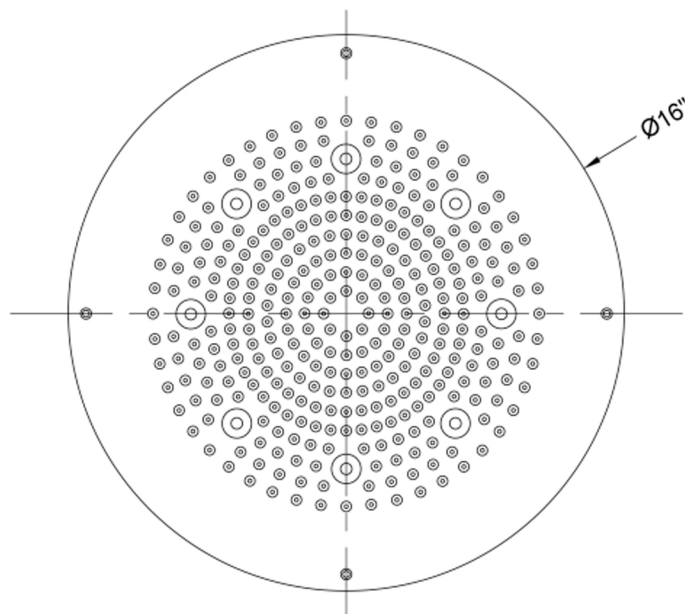

16" Diameter Chromotherapy CIRCOLARE Dream Light

Model #: 16R-DLCT-

FEATURES:

- Round dream light chromotherapy water feature rain canopy
- Wall mounted control panel allows for fixed or color changing lights
- 1/2" male IPS connection with flexible hose
- Surface or flush mount to ceiling
- Easy clean replaceable rubber jets
- Low voltage color changing LED lights
- Input voltage 110V AC (transformer included)
- CE approved
- Control panel fits standard electrical box
- Requires minimum flow rate of 5.5 GPM
- Standard finish is chrome. For other finish options, contact JACLO for pricing & availability

AVAILABLE FINISHES:

Polished Chrome (PCH)

SPECIFICATION DRAWING:

BOTTOM VIEW

SPRAY PATTERNS: