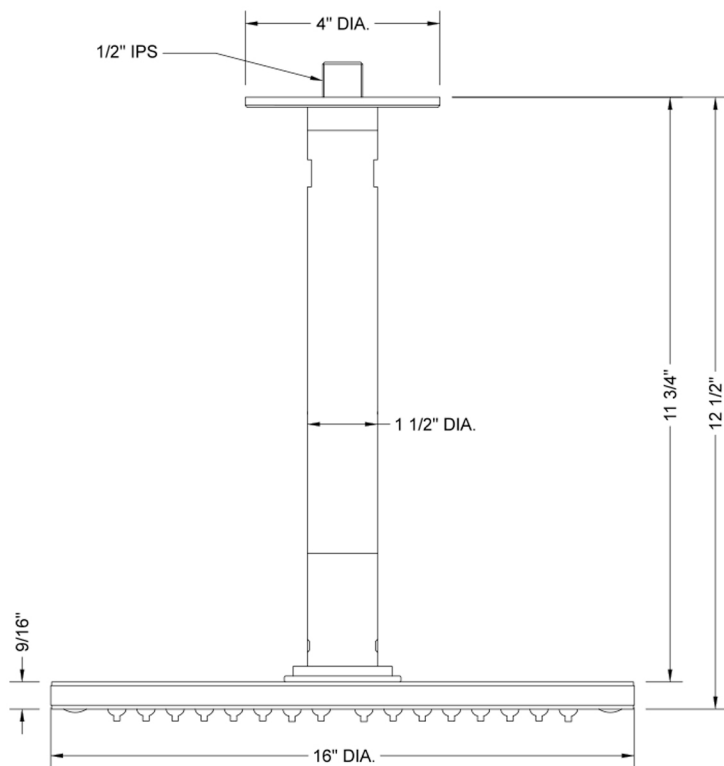

16" Diameter CIRCOLARE Rain Canopy

Model #: 16R-RC-

FEATURES:

- 16" diameter water feature rain canopy
- 1/2" male IPS connection at ceiling
- 360 easy clean replaceable rubber jets
- Includes 12" ceiling mount kit
- Custom length mounting kit available (minimum 5" length). Contact JACLO for pricing & availability
- Standard finish is chrome. For other finish options, contact JACLO for pricing & availability

AVAILABLE FINISHES:

Polished Chrome (PCH)

SPECIFICATION DRAWING:

SPRAY PATTERNS: