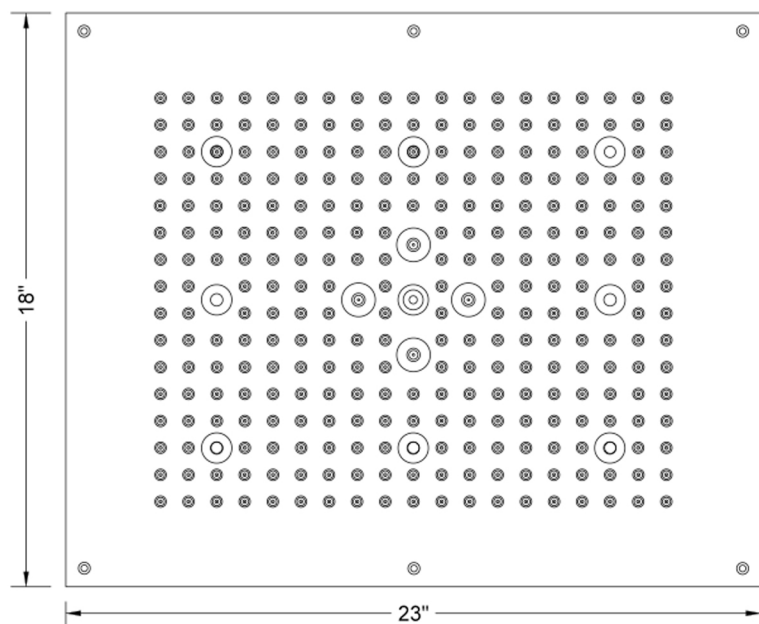

SPRAY PATTERNS: