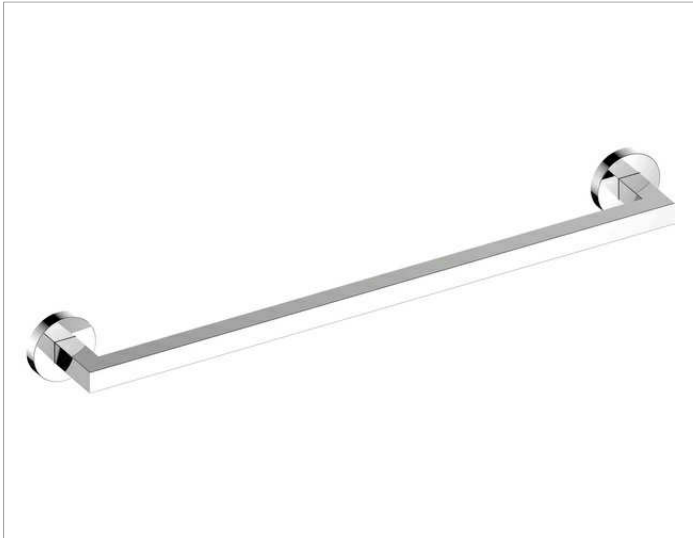

Edition 90

19001010600 Towel rail

PRODUCT

DRAWING

SURFACE

chrome-plated

DIMENSION

600 mm