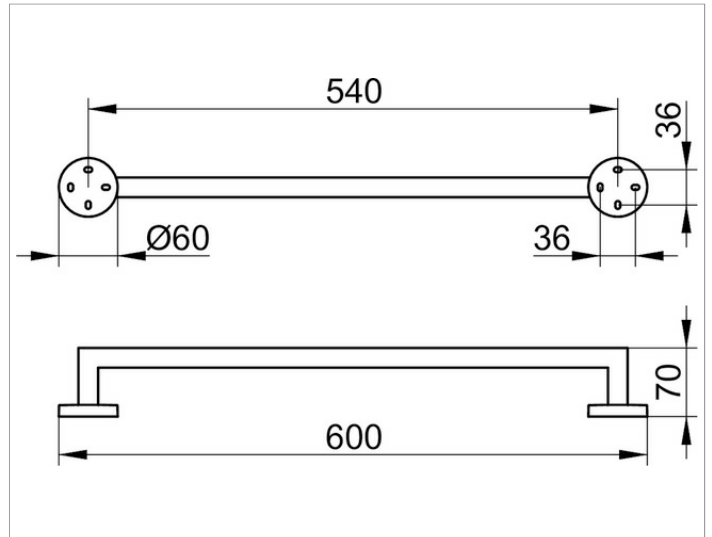

Edition 90

19001010600 Towel rail

PRODUCT

DRAWING

SURFACE

chrome-plated

DIMENSION

600 mm