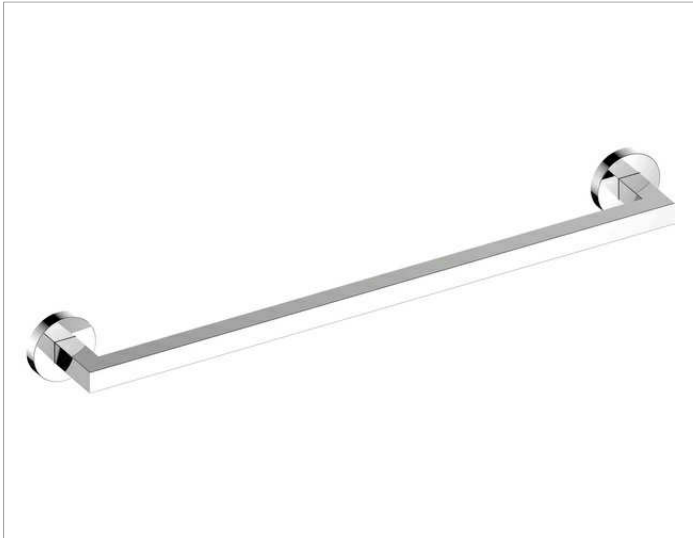

Edition 90

19001010800 Towel rail

PRODUCT

DRAWING

SURFACE

chrome-plated

DIMENSION

800 mm