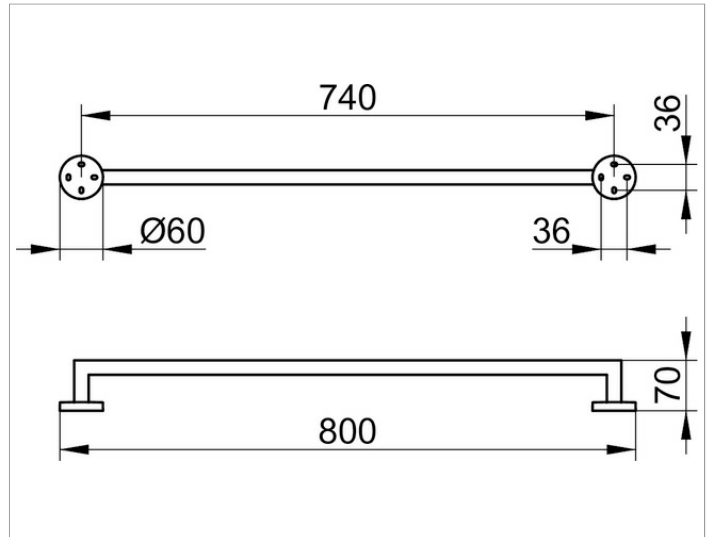

Edition 90

19001010800 Towel rail

PRODUCT

DRAWING

SURFACE

chrome-plated

DIMENSION

800 mm