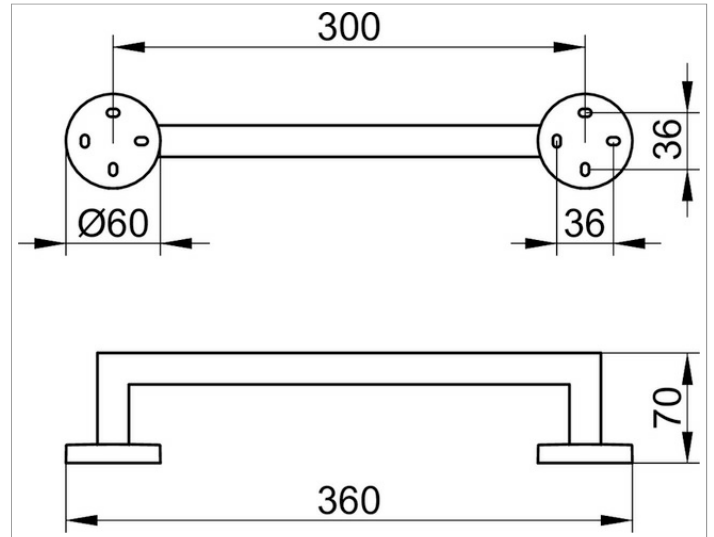

Edition 90
19007010000 Grab bar

PRODUCT

DRAWING

SURFACE

chrome-plated

DIMENSION

360 mm