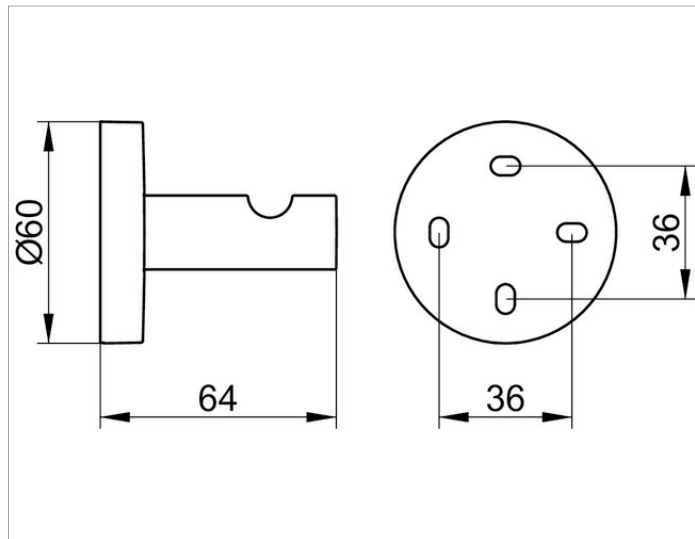

Edition 90
19014010000 Towel hook

PRODUCT

DRAWING

SURFACE

chrome-plated