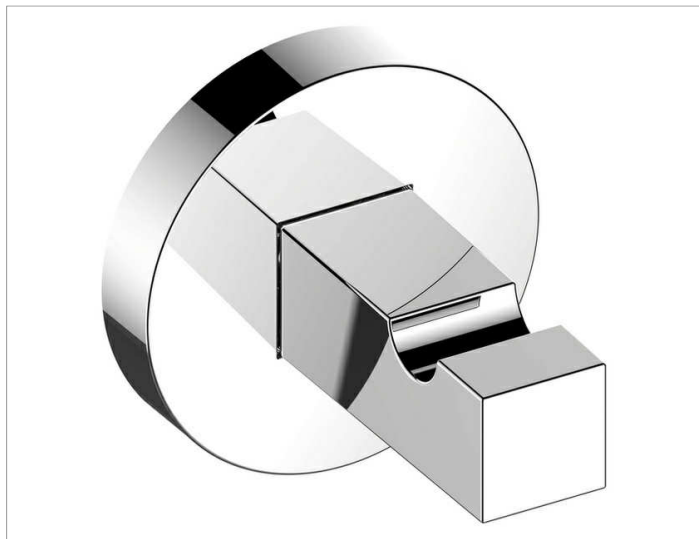

Edition 90
19014010000 Towel hook

PRODUCT

DRAWING

SURFACE

chrome-plated