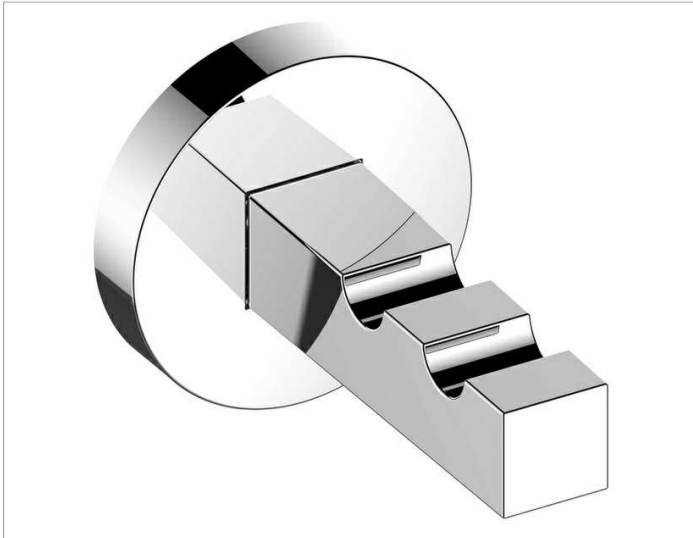

Edition 90  
19015010000 Towel hook

**PRODUCT**

**DRAWING**

**PRODUCT ATTRIBUTES**

double

**SURFACE**

chrome-plated