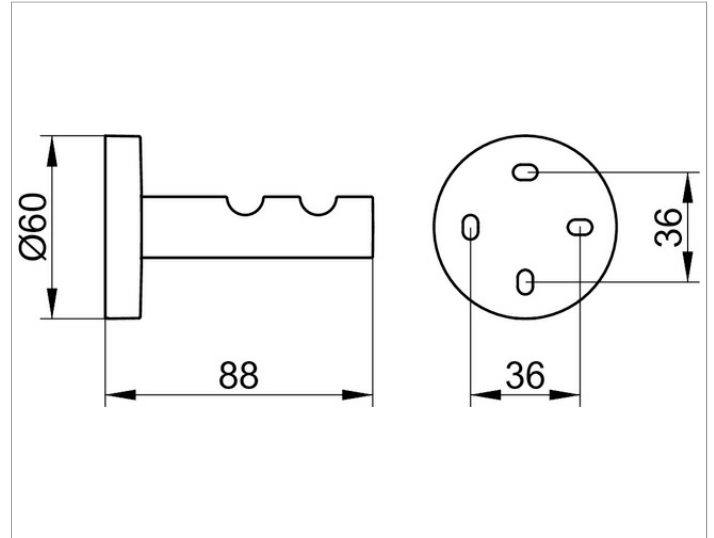

Edition 90  
19015010000 Towel hook

**PRODUCT**

**DRAWING**

**PRODUCT ATTRIBUTES**

double

**SURFACE**

chrome-plated