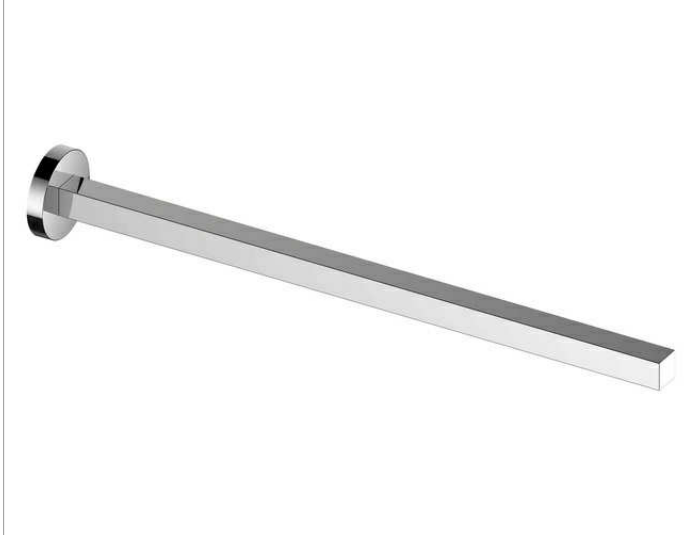

Edition 90  
19020010000 Towel holder

**PRODUCT**

**DRAWING**

**PRODUCT ATTRIBUTES**

fixed

**SURFACE**

chrome-plated

**DIMENSION**

450 mm