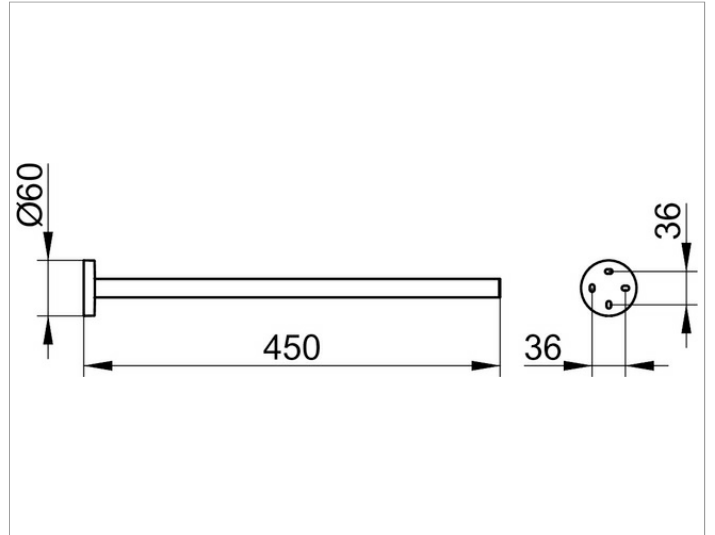

Edition 90  
19020010000 Towel holder

**PRODUCT**

**DRAWING**

**PRODUCT ATTRIBUTES**

fixed

**SURFACE**

chrome-plated

**DIMENSION**

450 mm