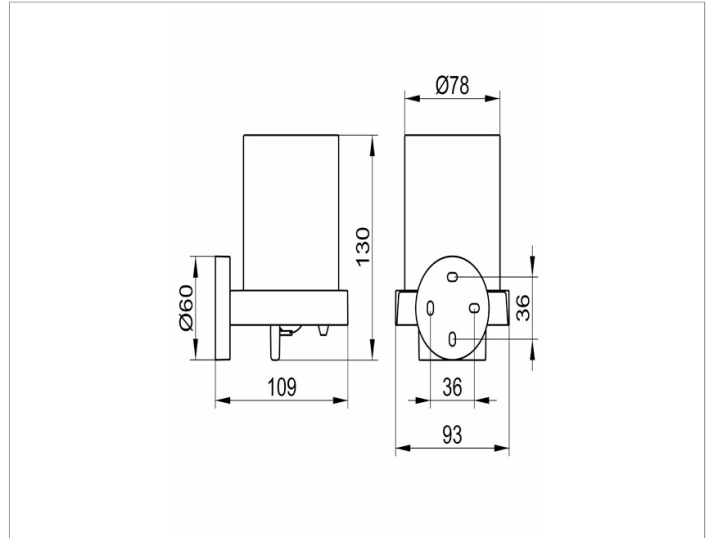

Edition 90

19052019000 Lotion dispenser

PRODUCT

DRAWING

PRODUCT ATTRIBUTES

crystal glass matt, complete with holder and pump

Capacity: approx. 180 ml

Dosage: approx. 0,5ml/stroke

SURFACE

chrome-plated