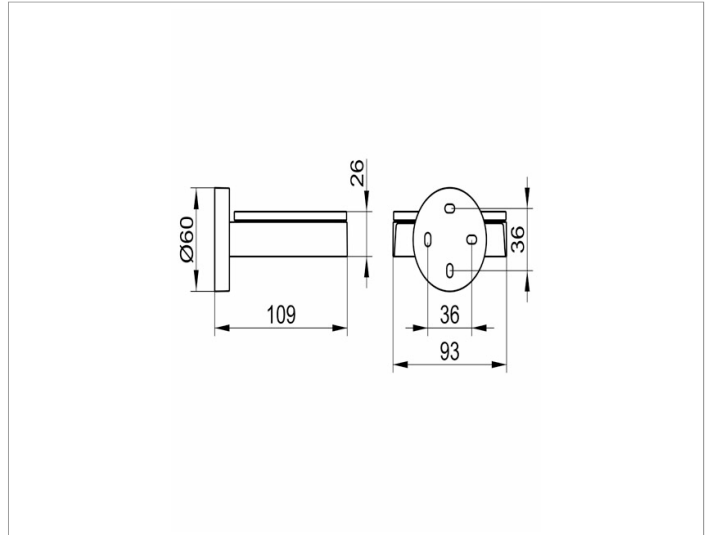

Edition 90

19055019000 Soap holder

PRODUCT

DRAWING

PRODUCT ATTRIBUTES

complete with crystal glass soap dish

SURFACE

chrome-plated