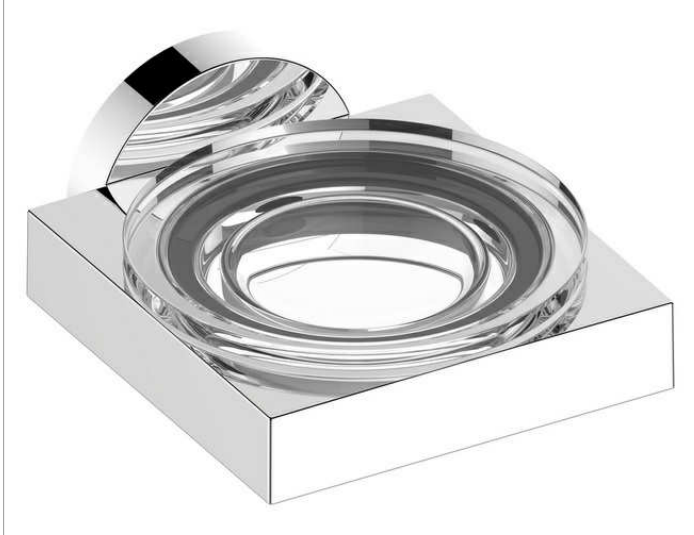

Edition 90

19055019000 Soap holder

PRODUCT

DRAWING

PRODUCT ATTRIBUTES

complete with crystal glass soap dish

SURFACE

chrome-plated