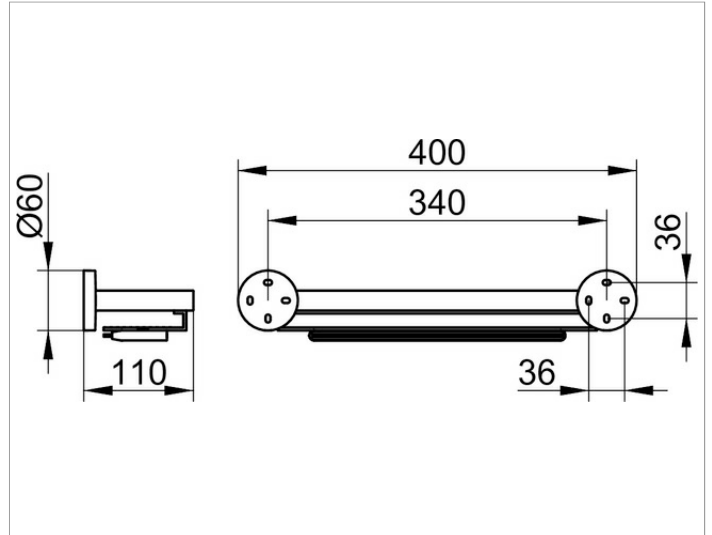

Edition 90
19059010000 Shower shelf

PRODUCT

DRAWING

PRODUCT ATTRIBUTES

with integrated glass wiper

SURFACE

chrome-plated/aluminium

DIMENSION

400 mm