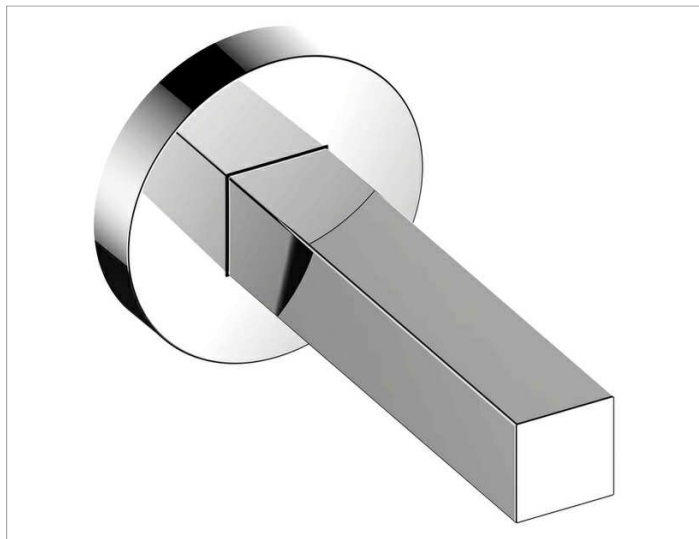

Edition 90

19063010000 Spare paper holder

PRODUCT

DRAWING

SURFACE

chrome-plated