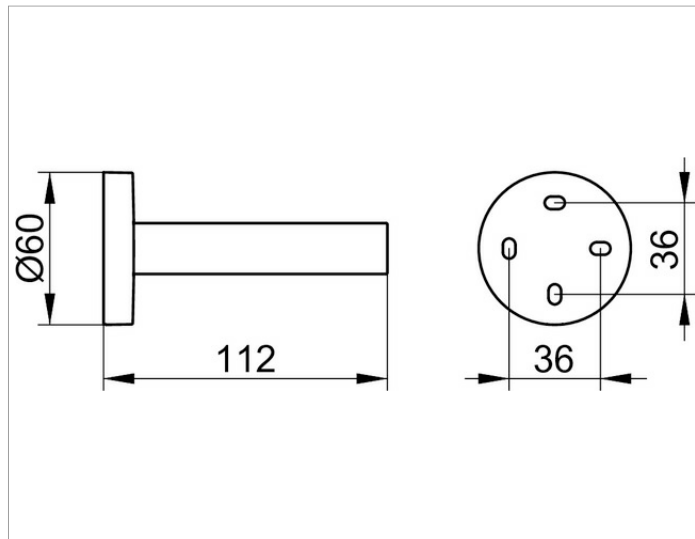

Edition 90

19063010000 Spare paper holder

PRODUCT

DRAWING

SURFACE

chrome-plated