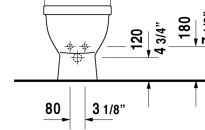

**Starck 3 Bidet floor standing # 2230100000**

| < 14 1/8" Inch > |

Bidet floor standing	Dimension	Weight	Order number
with overflow, cUPC listed, with tap platform, hardware included			
<b>Colors</b>			
00 White			
<b>Variant</b>			
	14 1/8" x 22" Inch	53.2 lb	2230100000
Sanitary ceramics with the special WonderGliss surface finish will remain clean and attractive-looking for a long time to come. When ordering WonderGliss please add a "1" as eleventh digit to the model number.			
Siphon for bidet with extended outlet pipe	1 1/4" x 19 3/4" Inch	1.3 lb	005027

*All drawings contain the necessary measurements which are subject to standard tolerances. They are stated in inch & mm and are non-binding. Exact measurements, in particular for customized installation scenarios, can only be taken from the finished ceramic piece.*