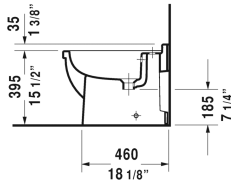

**Starck 3 Bidet floor standing # 2230100000**

| < 14 1/8" Inch > |

Bidet floor standing	Dimension	Weight	Order number
with overflow, cUPC listed, with tap platform, hardware included			
<b>Colors</b>			
00 White			
<b>Variant</b>			
	14 1/8" x 22" Inch	53.2 lb	2230100000
Sanitary ceramics with the special WonderGliss surface finish will remain clean and attractive-looking for a long time to come. When ordering WonderGliss please add a "1" as eleventh digit to the model number.			
Siphon for bidet with extended outlet pipe	1 1/4" x 19 3/4" Inch	1.3 lb	005027

*All drawings contain the necessary measurements which are subject to standard tolerances. They are stated in inch & mm and are non-binding. Exact measurements, in particular for customized installation scenarios, can only be taken from the finished ceramic piece.*