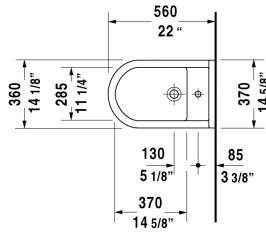

**Starck 3 Bidet floor standing # 2230100000**

| < 14 1/8" Inch > |

Bidet floor standing	Dimension	Weight	Order number
with overflow, cUPC listed, with tap platform, hardware included			
<b>Colors</b>			
00 White			
<b>Variant</b>			
	14 1/8" x 22" Inch	53.2 lb	2230100000
Sanitary ceramics with the special WonderGliss surface finish will remain clean and attractive-looking for a long time to come. When ordering WonderGliss please add a "1" as eleventh digit to the model number.			
Siphon for bidet with extended outlet pipe	1 1/4" x 19 3/4" Inch	1.3 lb	005027

*All drawings contain the necessary measurements which are subject to standard tolerances. They are stated in inch & mm and are non-binding. Exact measurements, in particular for customized installation scenarios, can only be taken from the finished ceramic piece.*