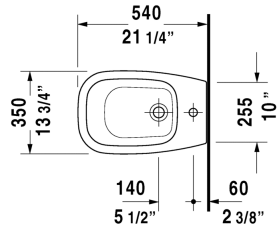

**D-Code Bidet floor standing # 22381000002**

| < 13 3/4" Inch > |

Bidet floor standing	Dimension	Weight	Order number
with overflow, with tap platform, hardware included			
<b>Colors</b>			
00 White			
<b>Variant</b>			
	13 3/4" x 21 1/4" Inch	36.7 lb	22381000002
Siphon for bidet with extended outlet pipe	1 1/4" x 19 3/4" Inch	1.3 lb	005027

*All drawings contain the necessary measurements which are subject to standard tolerances. They are stated in inch & mm and are non-binding. Exact measurements, in particular for customized installation scenarios, can only be taken from the finished ceramic piece.*