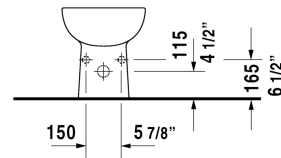

**D-Code Bidet floor standing # 22381000002**

| < 13 3/4" Inch > |

Bidet floor standing	Dimension	Weight	Order number
with overflow, with tap platform, hardware included			
<b>Colors</b>			
00 White			
<b>Variant</b>			
	13 3/4" x 21 1/4" Inch	36.7 lb	22381000002
Siphon for bidet with extended outlet pipe	1 1/4" x 19 3/4" Inch	1.3 lb	005027

*All drawings contain the necessary measurements which are subject to standard tolerances. They are stated in inch & mm and are non-binding. Exact measurements, in particular for customized installation scenarios, can only be taken from the finished ceramic piece.*