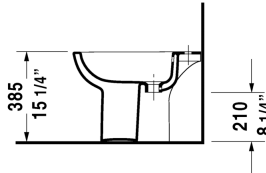

**D-Code Bidet floor standing # 22381000002**

| < 13 3/4" Inch > |

Bidet floor standing	Dimension	Weight	Order number
with overflow, with tap platform, hardware included			
<b>Colors</b>			
00 White			
<b>Variant</b>			
	13 3/4" x 21 1/4" Inch	36.7 lb	22381000002
Siphon for bidet with extended outlet pipe	1 1/4" x 19 3/4" Inch	1.3 lb	005027

*All drawings contain the necessary measurements which are subject to standard tolerances. They are stated in inch & mm and are non-binding. Exact measurements, in particular for customized installation scenarios, can only be taken from the finished ceramic piece.*