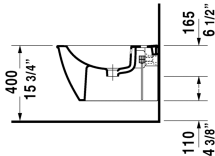

Darling New Bidet wall-mounted # 2249150000

< 14 5/8" Inch >|

Bidet wall-mounted	Dimension	Weight	Order number
with overflow, with tap platform, Durafix included			
Colors			
00 White			
Variant			
	14 5/8" x 21 1/4" Inch	45.2 lb	2249150000
Infobox			
Durafix for concealed fixation is included, In-wall carrier required for installation			
Sanitary ceramics with the special WonderGliss surface finish will remain clean and attractive-looking for a long time to come. When ordering WonderGliss please add a "1" as eleventh digit to the model number.			
Hardware for wall-mounted bidet and wall-mounted toilet	Ø 1/2" x 7 1/8" Inch	0.4 lb	006500
Carrier for bidet		30 lb	111520
Siphon for bidet with extended outlet pipe	1 1/4" x 19 3/4" Inch	1.3 lb	005027

All drawings contain the necessary measurements which are subject to standard tolerances. They are stated in inch & mm and are non-binding. Exact measurements, in particular for customized installation scenarios, can only be taken from the finished ceramic piece.