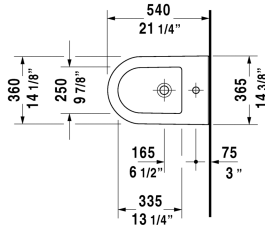

Darling New Bidet wall-mounted # 2249150000

< 14 5/8" Inch >|

Bidet wall-mounted	Dimension	Weight	Order number
with overflow, with tap platform, Durafix included			
Colors			
00 White			
Variant			
	14 5/8" x 21 1/4" Inch	45.2 lb	2249150000
Infobox			
Durafix for concealed fixation is included, In-wall carrier required for installation			
Sanitary ceramics with the special WonderGliss surface finish will remain clean and attractive-looking for a long time to come. When ordering WonderGliss please add a "1" as eleventh digit to the model number.			
Hardware for wall-mounted bidet and wall-mounted toilet	Ø 1/2" x 7 1/8" Inch	0.4 lb	006500
Carrier for bidet		30 lb	111520
Siphon for bidet with extended outlet pipe	1 1/4" x 19 3/4" Inch	1.3 lb	005027

All drawings contain the necessary measurements which are subject to standard tolerances. They are stated in inch & mm and are non-binding. Exact measurements, in particular for customized installation scenarios, can only be taken from the finished ceramic piece.