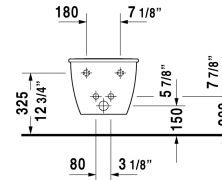

Darling New Bidet wall-mounted # 2249150000

< 14 5/8" Inch >|

Bidet wall-mounted	Dimension	Weight	Order number
with overflow, with tap platform, Durafix included			
Colors			
00 White			
Variant			
	14 5/8" x 21 1/4" Inch	45.2 lb	2249150000
Infobox			
Durafix for concealed fixation is included, In-wall carrier required for installation			
Sanitary ceramics with the special WonderGliss surface finish will remain clean and attractive-looking for a long time to come. When ordering WonderGliss please add a "1" as eleventh digit to the model number.			
Hardware for wall-mounted bidet and wall-mounted toilet	Ø 1/2" x 7 1/8" Inch	0.4 lb	006500
Carrier for bidet		30 lb	111520
Siphon for bidet with extended outlet pipe	1 1/4" x 19 3/4" Inch	1.3 lb	005027

All drawings contain the necessary measurements which are subject to standard tolerances. They are stated in inch & mm and are non-binding. Exact measurements, in particular for customized installation scenarios, can only be taken from the finished ceramic piece.