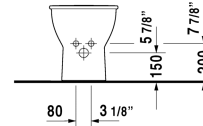

Darling New Bidet floor standing # 2251100000

| < 14 5/8" Inch > |

Bidet floor standing	Dimension	Weight	Order number
with overflow, with tap platform, hardware included			
Colors			
00 White			
Variant			
	14 5/8" x 24 3/4" Inch	58.4 lb	2251100000
Sanitary ceramics with the special WonderGliss surface finish will remain clean and attractive-looking for a long time to come. When ordering WonderGliss please add a "1" as eleventh digit to the model number.			
Siphon for bidet with extended outlet pipe	1 1/4" x 19 3/4" Inch	1.3 lb	005027

All drawings contain the necessary measurements which are subject to standard tolerances. They are stated in inch & mm and are non-binding. Exact measurements, in particular for customized installation scenarios, can only be taken from the finished ceramic piece.