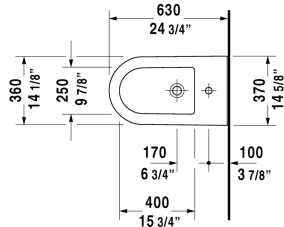

Darling New Bidet floor standing # 2251100000

| < 14 5/8" Inch > |

Bidet floor standing	Dimension	Weight	Order number
with overflow, with tap platform, hardware included			
Colors			
00 White			
Variant			
	14 5/8" x 24 3/4" Inch	58.4 lb	2251100000
Sanitary ceramics with the special WonderGliss surface finish will remain clean and attractive-looking for a long time to come. When ordering WonderGliss please add a "1" as eleventh digit to the model number.			
Siphon for bidet with extended outlet pipe	1 1/4" x 19 3/4" Inch	1.3 lb	005027

All drawings contain the necessary measurements which are subject to standard tolerances. They are stated in inch & mm and are non-binding. Exact measurements, in particular for customized installation scenarios, can only be taken from the finished ceramic piece.