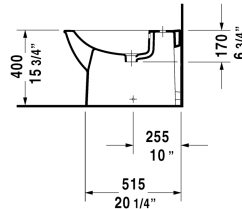

Darling New Bidet floor standing # 2251100000

| < 14 5/8" Inch > |

Bidet floor standing	Dimension	Weight	Order number
with overflow, with tap platform, hardware included			
Colors			
00 White			
Variant			
	14 5/8" x 24 3/4" Inch	58.4 lb	2251100000
Sanitary ceramics with the special WonderGliss surface finish will remain clean and attractive-looking for a long time to come. When ordering WonderGliss please add a "1" as eleventh digit to the model number.			
Siphon for bidet with extended outlet pipe	1 1/4" x 19 3/4" Inch	1.3 lb	005027

All drawings contain the necessary measurements which are subject to standard tolerances. They are stated in inch & mm and are non-binding. Exact measurements, in particular for customized installation scenarios, can only be taken from the finished ceramic piece.