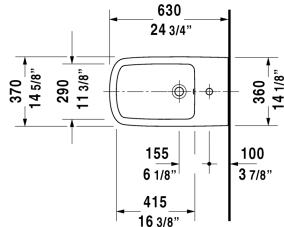

DuraStyle Bidet floor standing # 2283100000

| < 14 5/8" X 24 3/4" Inch > |

Bidet floor standing	Dimension	Weight	Order number
with overflow, with tap platform, hardware included			
Colors			
00 White			
Variant			
	14 5/8" X 24 3/4" Inch	60 lb	2283100000
Sanitary ceramics with the special WonderGliss surface finish will remain clean and attractive-looking for a long time to come. When ordering WonderGliss please add a "1" as eleventh digit to the model number.			
Siphon for bidet with extended outlet pipe	1 1/4" x 19 3/4" Inch	1.3 lb	005027

All drawings contain the necessary measurements which are subject to standard tolerances. They are stated in inch & mm and are non-binding. Exact measurements, in particular for customized installation scenarios, can only be taken from the finished ceramic piece.