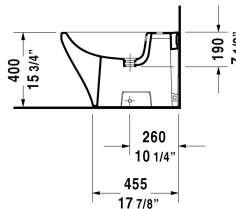

DuraStyle Bidet floor standing # 2283100000

| < 14 5/8" X 24 3/4" Inch > |

Bidet floor standing	Dimension	Weight	Order number
with overflow, with tap platform, hardware included			
Colors			
00 White			
Variant			
	14 5/8" X 24 3/4" Inch	60 lb	2283100000
Sanitary ceramics with the special WonderGliss surface finish will remain clean and attractive-looking for a long time to come. When ordering WonderGliss please add a "1" as eleventh digit to the model number.			
Siphon for bidet with extended outlet pipe	1 1/4" x 19 3/4" Inch	1.3 lb	005027

All drawings contain the necessary measurements which are subject to standard tolerances. They are stated in inch & mm and are non-binding. Exact measurements, in particular for customized installation scenarios, can only be taken from the finished ceramic piece.