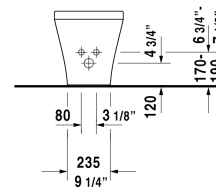

DuraStyle Bidet floor standing # 2283100000

| < 14 5/8" X 24 3/4" Inch > |

Bidet floor standing	Dimension	Weight	Order number
with overflow, with tap platform, hardware included			
Colors			
00 White			
Variant			
	14 5/8" X 24 3/4" Inch	60 lb	2283100000
Sanitary ceramics with the special WonderGliss surface finish will remain clean and attractive-looking for a long time to come. When ordering WonderGliss please add a "1" as eleventh digit to the model number.			
Siphon for bidet with extended outlet pipe	1 1/4" x 19 3/4" Inch	1.3 lb	005027

All drawings contain the necessary measurements which are subject to standard tolerances. They are stated in inch & mm and are non-binding. Exact measurements, in particular for customized installation scenarios, can only be taken from the finished ceramic piece.