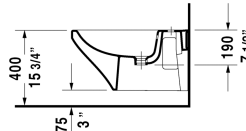

DuraStyle Bidet wall-mounted # 2286150000

< 14 5/8" Inch >

Bidet wall-mounted	Dimension	Weight	Order number
with overflow, with tap platform, Durafix included			
Colors			
00 White			
Variant			
	14 5/8" x 24 3/8" Inch	48.6 lb	2286150000
Infobox			
In-wall carrier required for installation			
Sanitary ceramics with the special WonderGliss surface finish will remain clean and attractive-looking for a long time to come. When ordering WonderGliss please add a "1" as eleventh digit to the model number.			
Hardware for wall-mounted bidet and wall-mounted toilet	Ø 1/2" x 7 1/8" Inch	0.4 lb	006500
Carrier for bidet		30 lb	111520
Siphon for bidet with extended outlet pipe	1 1/4" x 19 3/4" Inch	1.3 lb	005027

All drawings contain the necessary measurements which are subject to standard tolerances. They are stated in inch & mm and are non-binding. Exact measurements, in particular for customized installation scenarios, can only be taken from the finished ceramic piece.