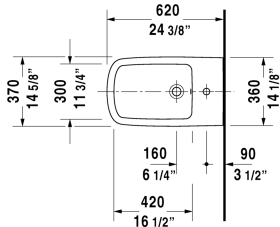

DuraStyle Bidet wall-mounted # 2286150000

< 14 5/8" Inch >

Bidet wall-mounted	Dimension	Weight	Order number
with overflow, with tap platform, Durafix included			
Colors			
00 White			
Variant			
	14 5/8" x 24 3/8" Inch	48.6 lb	2286150000
Infobox			
In-wall carrier required for installation			
Sanitary ceramics with the special WonderGliss surface finish will remain clean and attractive-looking for a long time to come. When ordering WonderGliss please add a "1" as eleventh digit to the model number.			
Hardware for wall-mounted bidet and wall-mounted toilet	Ø 1/2" x 7 1/8" Inch	0.4 lb	006500
Carrier for bidet		30 lb	111520
Siphon for bidet with extended outlet pipe	1 1/4" x 19 3/4" Inch	1.3 lb	005027

All drawings contain the necessary measurements which are subject to standard tolerances. They are stated in inch & mm and are non-binding. Exact measurements, in particular for customized installation scenarios, can only be taken from the finished ceramic piece.