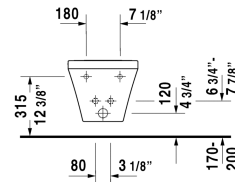

DuraStyle Bidet wall-mounted # 2286150000

< 14 5/8" Inch >

Bidet wall-mounted	Dimension	Weight	Order number
with overflow, with tap platform, Durafix included			
Colors			
00 White			
Variant			
	14 5/8" x 24 3/8" Inch	48.6 lb	2286150000
Infobox			
In-wall carrier required for installation			
Sanitary ceramics with the special WonderGliss surface finish will remain clean and attractive-looking for a long time to come. When ordering WonderGliss please add a "1" as eleventh digit to the model number.			
Hardware for wall-mounted bidet and wall-mounted toilet	Ø 1/2" x 7 1/8" Inch	0.4 lb	006500
Carrier for bidet		30 lb	111520
Siphon for bidet with extended outlet pipe	1 1/4" x 19 3/4" Inch	1.3 lb	005027

All drawings contain the necessary measurements which are subject to standard tolerances. They are stated in inch & mm and are non-binding. Exact measurements, in particular for customized installation scenarios, can only be taken from the finished ceramic piece.