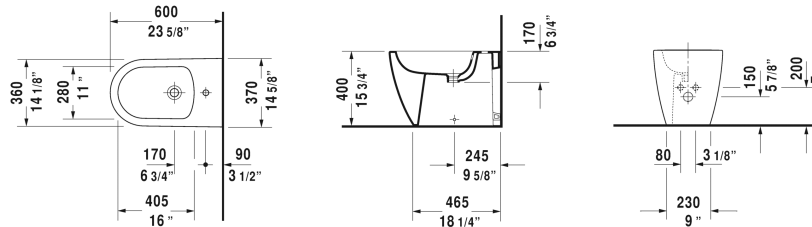

ME by Starck Bidet floor standing # 2289100000

| < 14 5/8" Inch > |

Bidet floor standing	Dimension	Weight	Order number
back-to-wall, with overflow, with tap platform, hardware included			
Colors			
00 White			
Variant			
	14 5/8" x 23 5/8" Inch	59.2 lb	2289100000
Siphon for bidet with extended outlet pipe	1 1/4" x 19 3/4" Inch	1.3 lb	005027

All drawings contain the necessary measurements which are subject to standard tolerances. They are stated in inch & mm and are non-binding. Exact measurements, in particular for customized installation scenarios, can only be taken from the finished ceramic piece.