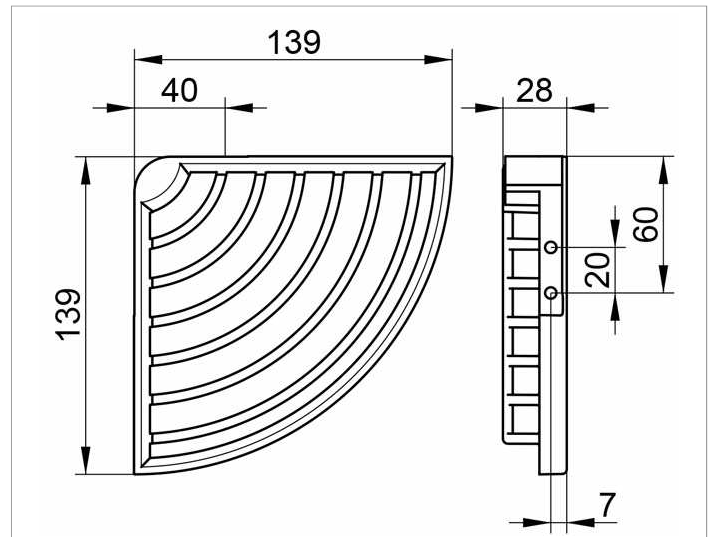

soap +sponge holder

24943010000 Soap wire basket for corner installation

**PRODUCT**

**DRAWING**

**PRODUCT ATTRIBUTES**

removable, with concealed fastening screws

**SURFACE**

chrome-plated

**SPECIFICATIONS**

KEUCO SOAP WIRE BASKET for corner installation, wall mounted,  
 24943010000  
 chrome-plated soap wire basket for corner installation in a functional  
 design,  
 easy to clean, removable  
 total depth 133 mm, width 197 mm, height 28 mm,  
 leg length 140 mm  
 with concealed fastening screws  
 incl. corrosion-free mounting material