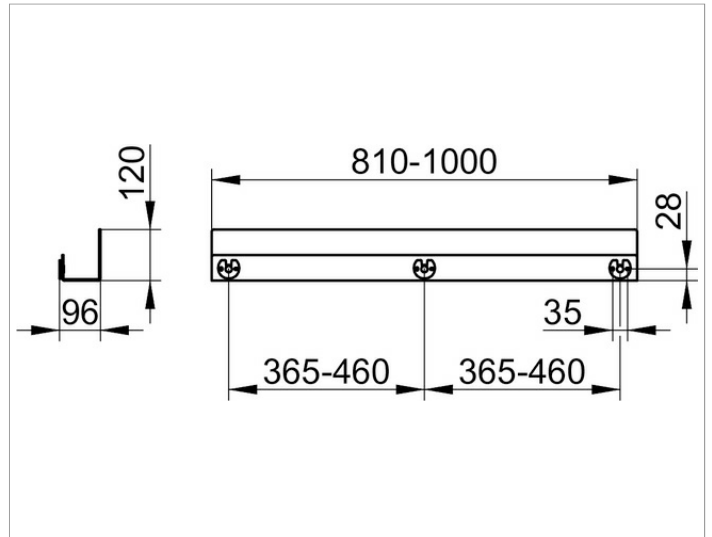

Shower shelves

24953370300 Shower shelf

PRODUCT

DRAWING

PRODUCT ATTRIBUTES

made to measure in 1 cm steps
 wall mounted, removable, with concealed fastening,
 with drain slots and integrated hooks

SURFACE

dark grey (RAL 7021)

DIMENSION

810-1000 x 120 x 90 mm