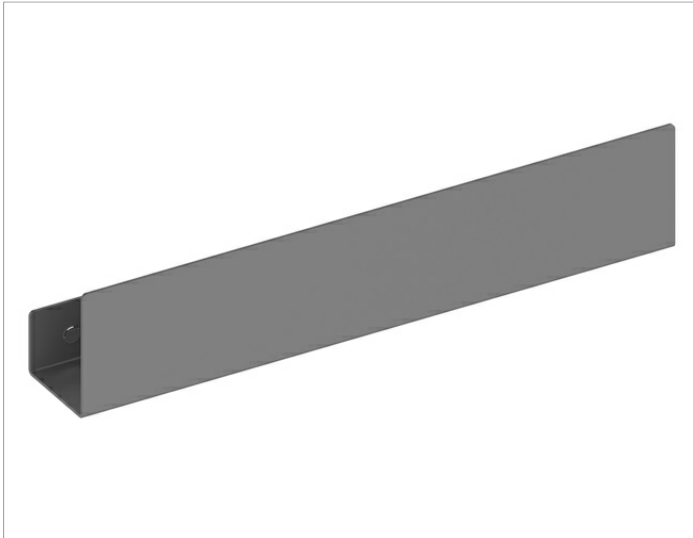

Shower shelves

24953370300 Shower shelf

PRODUCT

DRAWING

PRODUCT ATTRIBUTES

made to measure in 1 cm steps
 wall mounted, removable, with concealed fastening,
 with drain slots and integrated hooks

SURFACE

dark grey (RAL 7021)

DIMENSION

810-1000 x 120 x 90 mm