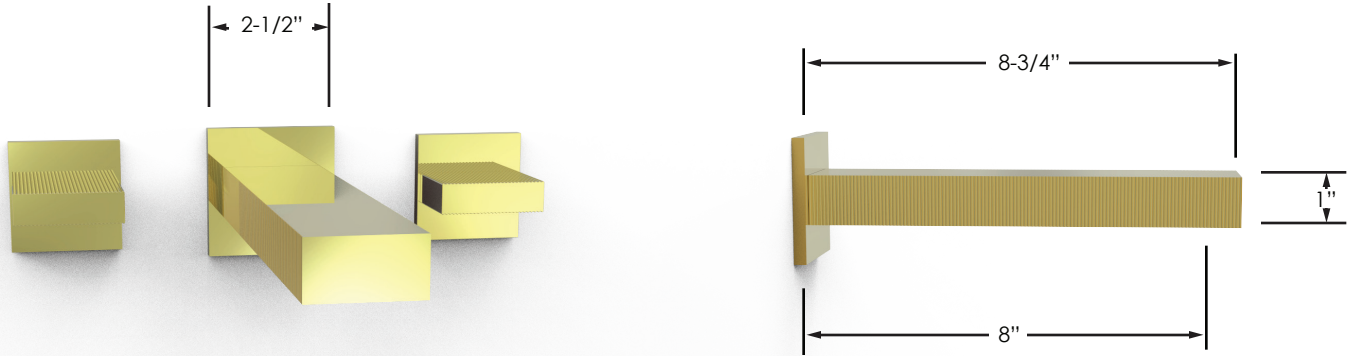

WIDESPREAD FAUCET

- 1.5 gpm @ 60 psi
- Spout Center-Center
5-1/2"
- Height 6-3/4"

LOW WIDESPREAD FAUCET

- 1.5 gpm @ 60 psi (Widespread Faucet)
- Full Flow (Deck Tub)
- Spout Center-Center
5-1/2"
- Height 4-1/4"

SINGLE HOLE LAVATORY FAUCET

- 1.5 gpm @ 60 psi
- Spout Center-Center
5-1/2"

SINGLE HOLE LAVATORY FAUCET

- 1.5 gpm @ 60 psi
- Spout Center-Center
5-1/2"

WALL LAVATORY/TUB SET

- 1.5 gpm @ 60 psi (Lavatory Set)
- Full Flow (Tub Set)
- Spout Center-Center 8"
- Pop-Up Drain not included

DOUBLE HANDLE SHOWER TRIM

- 1.5 gpm @ 60 psi

SINGLE HANDLE SHOWER TRIM

- 1.5 gpm @ 60 psi

DECK TUB SET

- Spout Center-Center 9"

ACCESSORIES

- Single Post Paper Holder