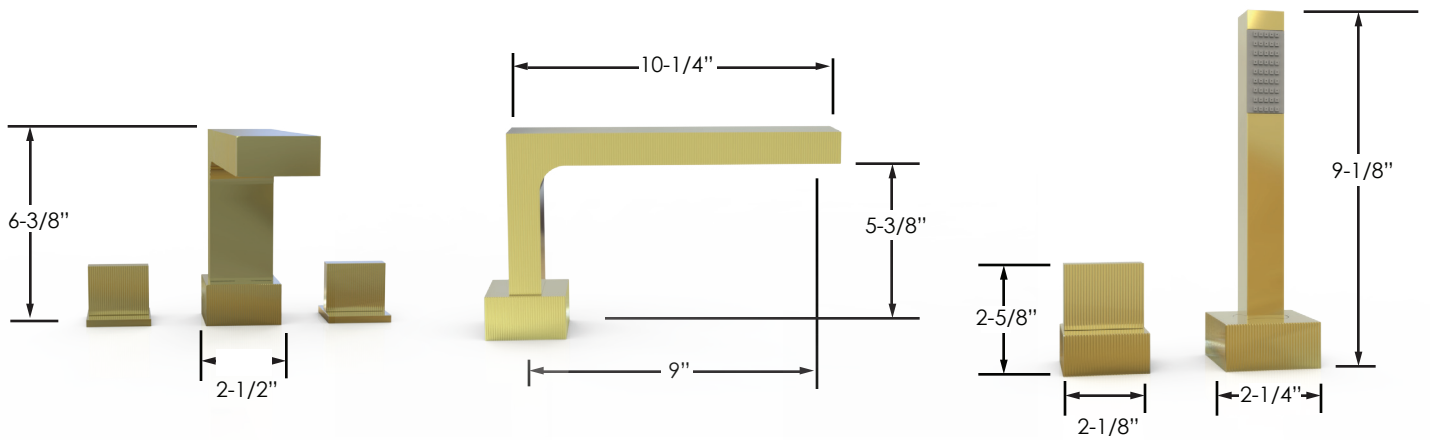

WIDESPREAD FAUCET

- 1.5 gpm @ 60 psi
- Spout Center-Center
5-1/2"
- Height 6-3/4"

LOW WIDESPREAD FAUCET

- 1.5 gpm @ 60 psi (Widespread Faucet)
- Full Flow (Deck Tub)
- Spout Center-Center
5-1/2"
- Height 4-1/4"

SINGLE HOLE LAVATORY FAUCET

- 1.5 gpm @ 60 psi
- Spout Center-Center
5-1/2"

SINGLE HOLE LAVATORY FAUCET

- 1.5 gpm @ 60 psi
- Spout Center-Center
5-1/2"

WALL LAVATORY/TUB SET

- 1.5 gpm @ 60 psi (Lavatory Set)
- Full Flow (Tub Set)
- Spout Center-Center 8"
- Pop-Up Drain not included

DOUBLE HANDLE SHOWER TRIM

- 1.5 gpm @ 60 psi

SINGLE HANDLE SHOWER TRIM

- 1.5 gpm @ 60 psi

DECK TUB SET

- Spout Center-Center 9"

ACCESSORIES

- Single Post Paper Holder