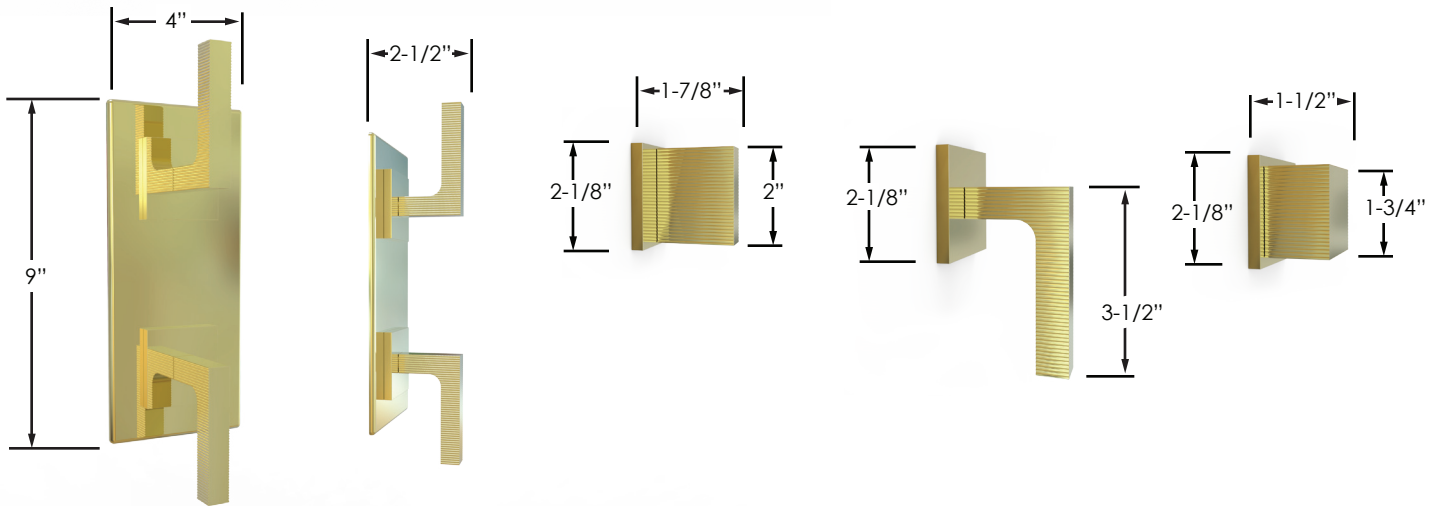

WIDESPREAD FAUCET

- 1.5 gpm @ 60 psi
- Spout Center-Center
5-1/2"
- Height 6-3/4"

LOW WIDESPREAD FAUCET

- 1.5 gpm @ 60 psi (Widespread Faucet)
- Full Flow (Deck Tub)
- Spout Center-Center
5-1/2"
- Height 4-1/4"

SINGLE HOLE LAVATORY FAUCET

- 1.5 gpm @ 60 psi
- Spout Center-Center
5-1/2"

SINGLE HOLE LAVATORY FAUCET

- 1.5 gpm @ 60 psi
- Spout Center-Center
5-1/2"

WALL LAVATORY/TUB SET

- 1.5 gpm @ 60 psi (Lavatory Set)
- Full Flow (Tub Set)
- Spout Center-Center 8"
- Pop-Up Drain not included

DOUBLE HANDLE SHOWER TRIM

- 1.5 gpm @ 60 psi

SINGLE HANDLE SHOWER TRIM

- 1.5 gpm @ 60 psi

DECK TUB SET

- Spout Center-Center 9"

ACCESSORIES

- Single Post Paper Holder