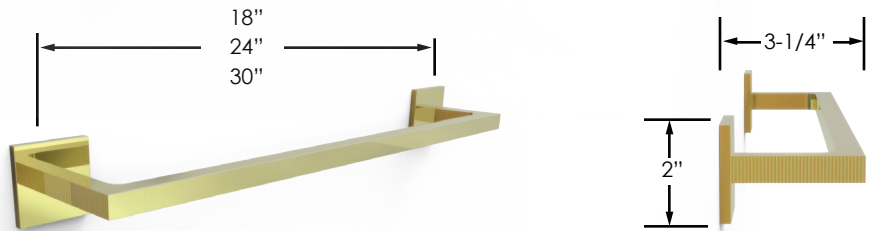

- Towel Bars