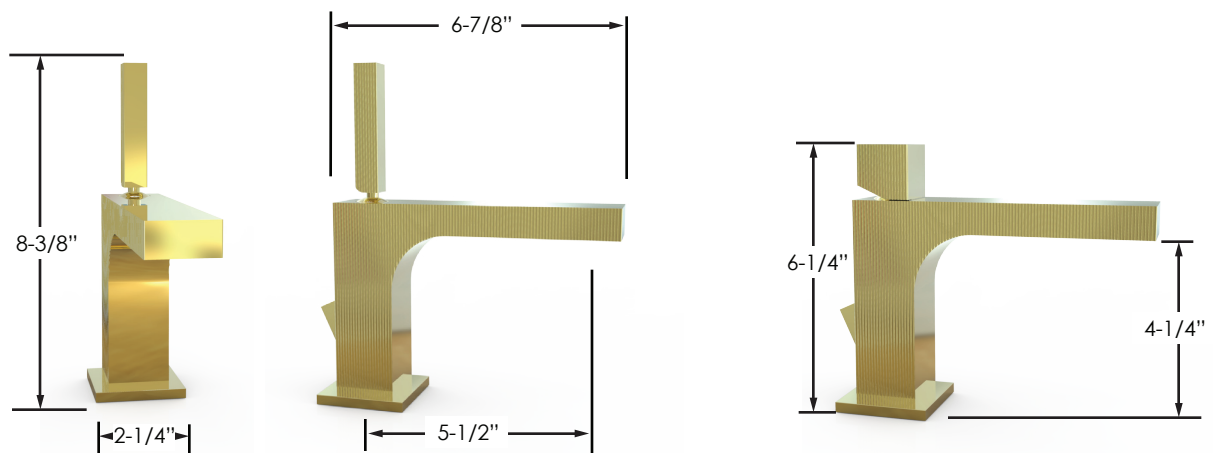

WIDESPREAD FAUCET

- 1.5 gpm @ 60 psi
- Spout Center-Center
5-1/2"
- Height 6-3/4"

LOW WIDESPREAD FAUCET

- 1.5 gpm @ 60 psi (Widespread Faucet)
- Full Flow (Deck Tub)
- Spout Center-Center
5-1/2"
- Height 4-1/4"

SINGLE HOLE LAVATORY FAUCET

- 1.5 gpm @ 60 psi
- Spout Center-Center
5-1/2"

SINGLE HOLE LAVATORY FAUCET

- 1.5 gpm @ 60 psi
- Spout Center-Center
5-1/2"

WALL LAVATORY/TUB SET

- 1.5 gpm @ 60 psi (Lavatory Set)
- Full Flow (Tub Set)
- Spout Center-Center 8"
- Pop-Up Drain not included

DOUBLE HANDLE SHOWER TRIM

- 1.5 gpm @ 60 psi

SINGLE HANDLE SHOWER TRIM

- 1.5 gpm @ 60 psi

DECK TUB SET

- Spout Center-Center 9"

ACCESSORIES

- Single Post Paper Holder