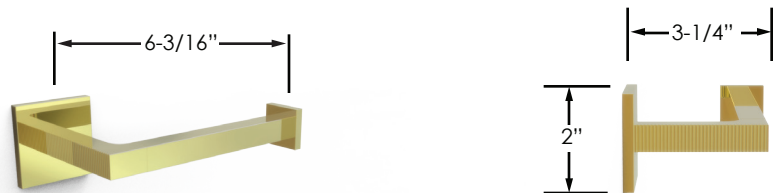

WIDESPREAD FAUCET

- 1.5 gpm @ 60 psi
- Spout Center-Center
5-1/2"
- Height 6-3/4"

LOW WIDESPREAD FAUCET

- 1.5 gpm @ 60 psi (Widespread Faucet)
- Full Flow (Deck Tub)
- Spout Center-Center
5-1/2"
- Height 4-1/4"

SINGLE HOLE LAVATORY FAUCET

- 1.5 gpm @ 60 psi
- Spout Center-Center
5-1/2"

SINGLE HOLE LAVATORY FAUCET

- 1.5 gpm @ 60 psi
- Spout Center-Center
5-1/2"

WALL LAVATORY/TUB SET

- 1.5 gpm @ 60 psi (Lavatory Set)
- Full Flow (Tub Set)
- Spout Center-Center 8"
- Pop-Up Drain not included

DOUBLE HANDLE SHOWER TRIM

- 1.5 gpm @ 60 psi

SINGLE HANDLE SHOWER TRIM

- 1.5 gpm @ 60 psi

DECK TUB SET

- Spout Center-Center 9"

ACCESSORIES

- Single Post Paper Holder