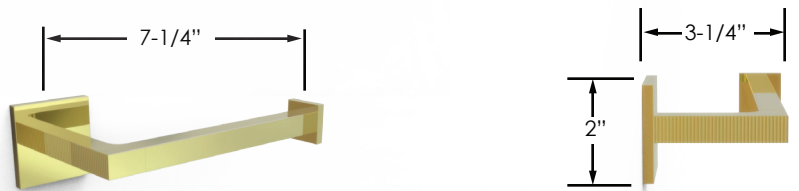

- Hand Towel Bar