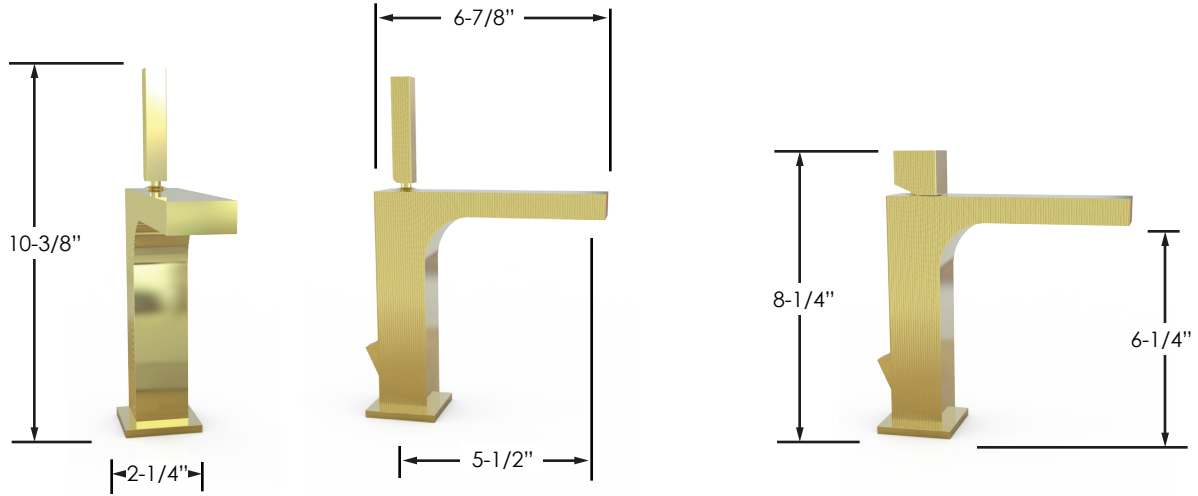

WIDESPREAD FAUCET

- 1.5 gpm @ 60 psi
- Spout Center-Center
5-1/2"
- Height 6-3/4"

LOW WIDESPREAD FAUCET

- 1.5 gpm @ 60 psi (Widespread Faucet)
- Full Flow (Deck Tub)
- Spout Center-Center
5-1/2"
- Height 4-1/4"

SINGLE HOLE LAVATORY FAUCET

- 1.5 gpm @ 60 psi
- Spout Center-Center
5-1/2"

SINGLE HOLE LAVATORY FAUCET

- 1.5 gpm @ 60 psi
- Spout Center-Center
5-1/2"

WALL LAVATORY/TUB SET

- 1.5 gpm @ 60 psi (Lavatory Set)
- Full Flow (Tub Set)
- Spout Center-Center 8"
- Pop-Up Drain not included

DOUBLE HANDLE SHOWER TRIM

- 1.5 gpm @ 60 psi

SINGLE HANDLE SHOWER TRIM

- 1.5 gpm @ 60 psi

DECK TUB SET

- Spout Center-Center 9"

ACCESSORIES

- Single Post Paper Holder

- Towel Bars

- Hand Towel Bar

- Robe Hook