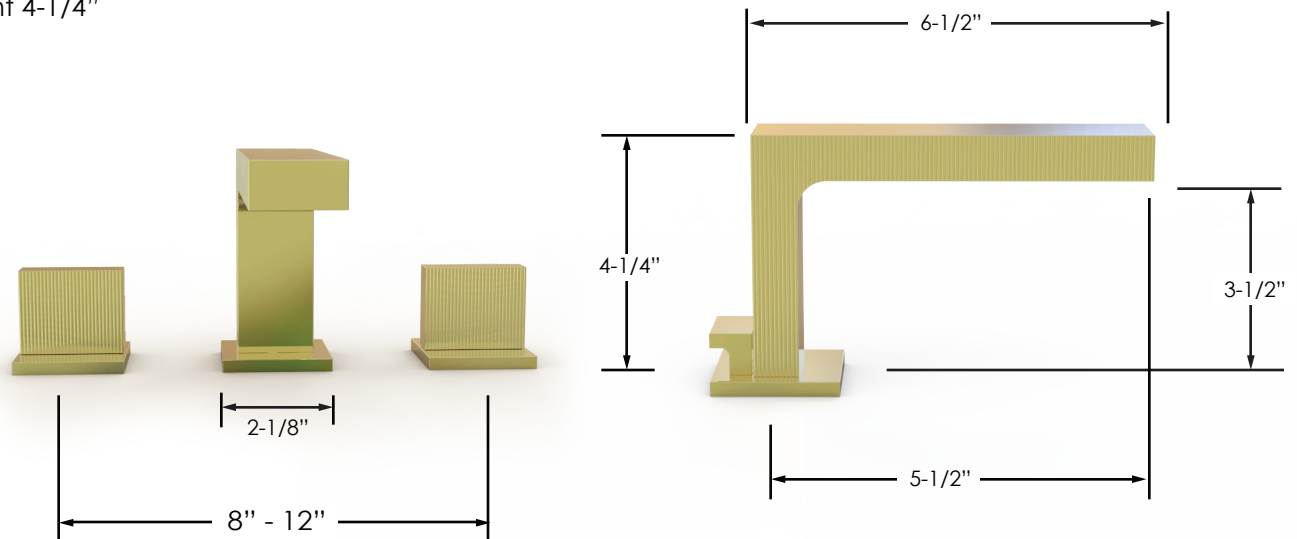

WIDESPREAD FAUCET

- 1.5 gpm @ 60 psi
- Spout Center-Center
5-1/2"
- Height 6-3/4"

LOW WIDESPREAD FAUCET

- 1.5 gpm @ 60 psi (Widespread Faucet)
- Full Flow (Deck Tub)
- Spout Center-Center
5-1/2"
- Height 4-1/4"

SINGLE HOLE LAVATORY FAUCET

- 1.5 gpm @ 60 psi
- Spout Center-Center
5-1/2"

SINGLE HOLE LAVATORY FAUCET

- 1.5 gpm @ 60 psi
- Spout Center-Center
5-1/2"

WALL LAVATORY/TUB SET

- 1.5 gpm @ 60 psi (Lavatory Set)
- Full Flow (Tub Set)
- Spout Center-Center 8"
- Pop-Up Drain not included

DOUBLE HANDLE SHOWER TRIM

- 1.5 gpm @ 60 psi

SINGLE HANDLE SHOWER TRIM

- 1.5 gpm @ 60 psi

DECK TUB SET

- Spout Center-Center 9"

ACCESSORIES

- Single Post Paper Holder