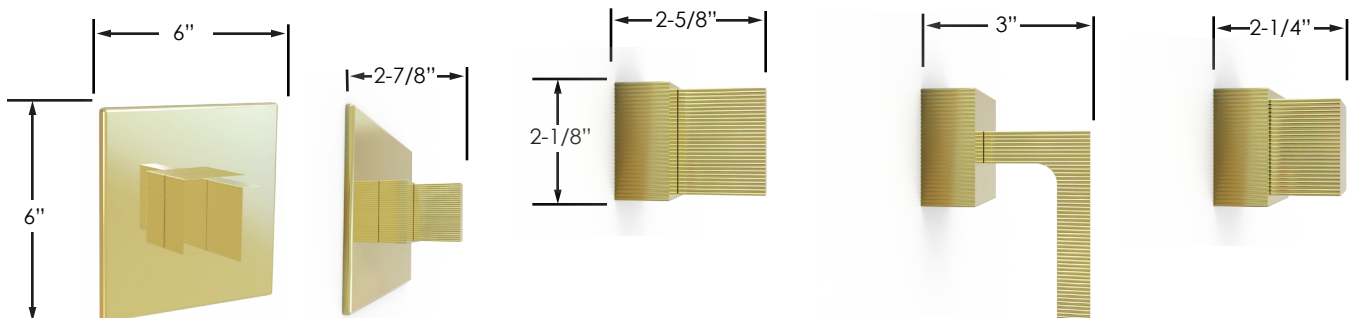

WIDESPREAD FAUCET

- 1.5 gpm @ 60 psi
- Spout Center-Center
5-1/2"
- Height 6-3/4"

LOW WIDESPREAD FAUCET

- 1.5 gpm @ 60 psi (Widespread Faucet)
- Full Flow (Deck Tub)
- Spout Center-Center
5-1/2"
- Height 4-1/4"

SINGLE HOLE LAVATORY FAUCET

- 1.5 gpm @ 60 psi
- Spout Center-Center
5-1/2"

SINGLE HOLE LAVATORY FAUCET

- 1.5 gpm @ 60 psi
- Spout Center-Center
5-1/2"

WALL LAVATORY/TUB SET

- 1.5 gpm @ 60 psi (Lavatory Set)
- Full Flow (Tub Set)
- Spout Center-Center 8"
- Pop-Up Drain not included

DOUBLE HANDLE SHOWER TRIM

- 1.5 gpm @ 60 psi

SINGLE HANDLE SHOWER TRIM

- 1.5 gpm @ 60 psi

DECK TUB SET

- Spout Center-Center 9"

ACCESSORIES

- Single Post Paper Holder