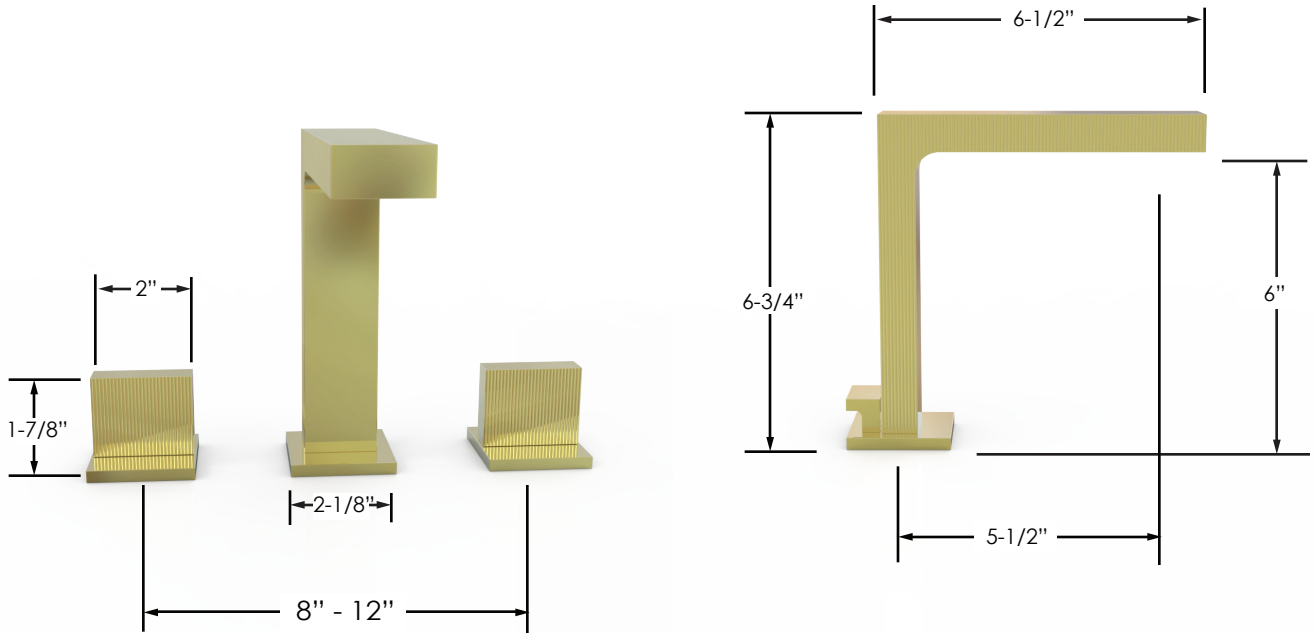

WIDESPREAD FAUCET

- 1.5 gpm @ 60 psi
- Spout Center-Center
5-1/2"
- Height 6-3/4"

LOW WIDESPREAD FAUCET

- 1.5 gpm @ 60 psi (Widespread Faucet)
- Full Flow (Deck Tub)
- Spout Center-Center
5-1/2"
- Height 4-1/4"

SINGLE HOLE LAVATORY FAUCET

- 1.5 gpm @ 60 psi
- Spout Center-Center
5-1/2"

SINGLE HOLE LAVATORY FAUCET

- 1.5 gpm @ 60 psi
- Spout Center-Center
5-1/2"

WALL LAVATORY/TUB SET

- 1.5 gpm @ 60 psi (Lavatory Set)
- Full Flow (Tub Set)
- Spout Center-Center 8"
- Pop-Up Drain not included

DOUBLE HANDLE SHOWER TRIM

- 1.5 gpm @ 60 psi

SINGLE HANDLE SHOWER TRIM

- 1.5 gpm @ 60 psi

DECK TUB SET

- Spout Center-Center 9"

ACCESSORIES

- Single Post Paper Holder