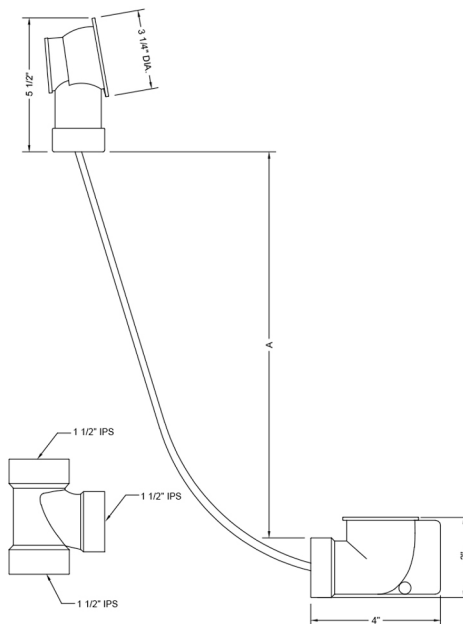

PVC Bath Waste and Overflow Subassembly (Geberit)

Model #: 370-LT

FEATURES:

- Designed to fit most manufacturers' bath and whirlpool tubs from 12" to 16" deep
- 17" cable length
- For 1½" PVC Schedule 40
- Stainless steel cable for strength and durability
- Complements both contemporary and traditional styling
- Geberit subassemblies
- SUBASSEMBLIES ONLY

AVAILABLE FINISHES:

N/A

SPECIFICATION DRAWING:

PVC BATH WASTE & OVERFLOW		
PART #	A	CABLE LENGTH
370-LT	12"-16"	17"
372-LT	17"-24"	27"
374-LT	23"-27"	33"
376-LT	28"-29"	43"
ABS BATH WASTE & OVERFLOW		
371-LT	12"-16"	17"
373-LT	17"-24"	27"
375-LT	23"-27"	33"
377-LT	28"-29"	43"